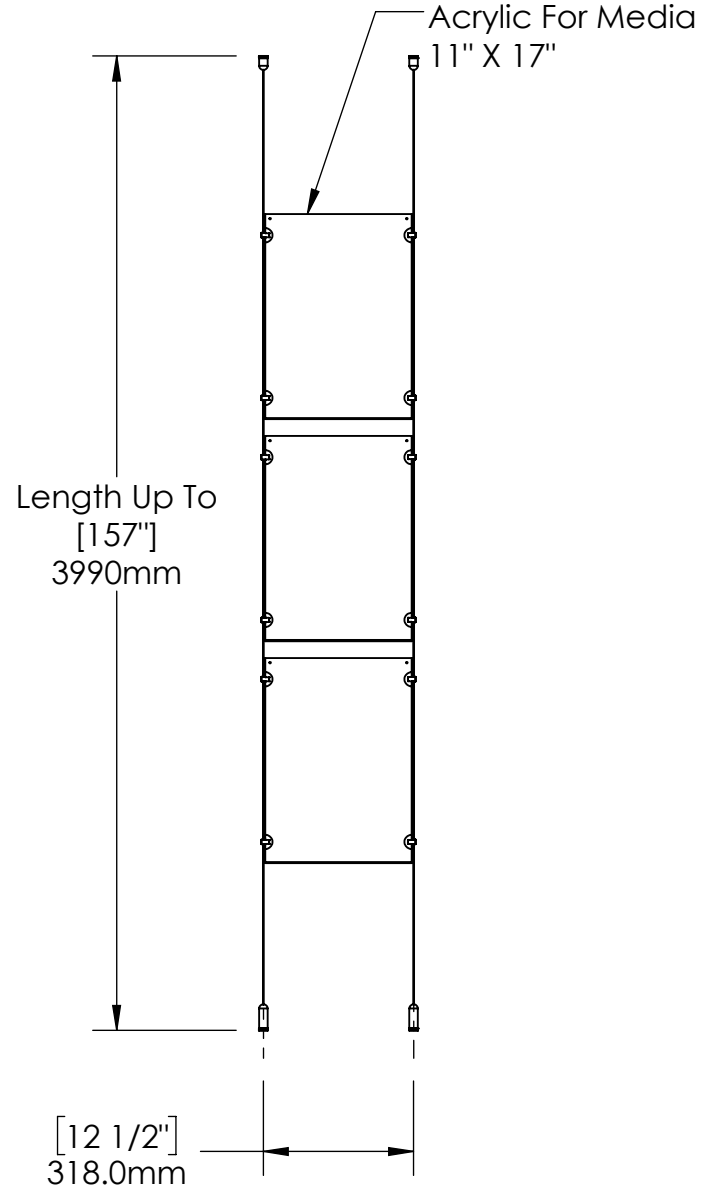

2

1

B

B

A

A

Height Adjustable
Acrylic and Panel Grippers

Mbs Standoffs
5046 W Linebaugh Ave
Tampa, FL 33624 USA
(813) 938-6025

ASSEMBLY NO.

ACG1904-1117-1X3

SCALE: 1:16

SHEET 1 OF 1

2

1