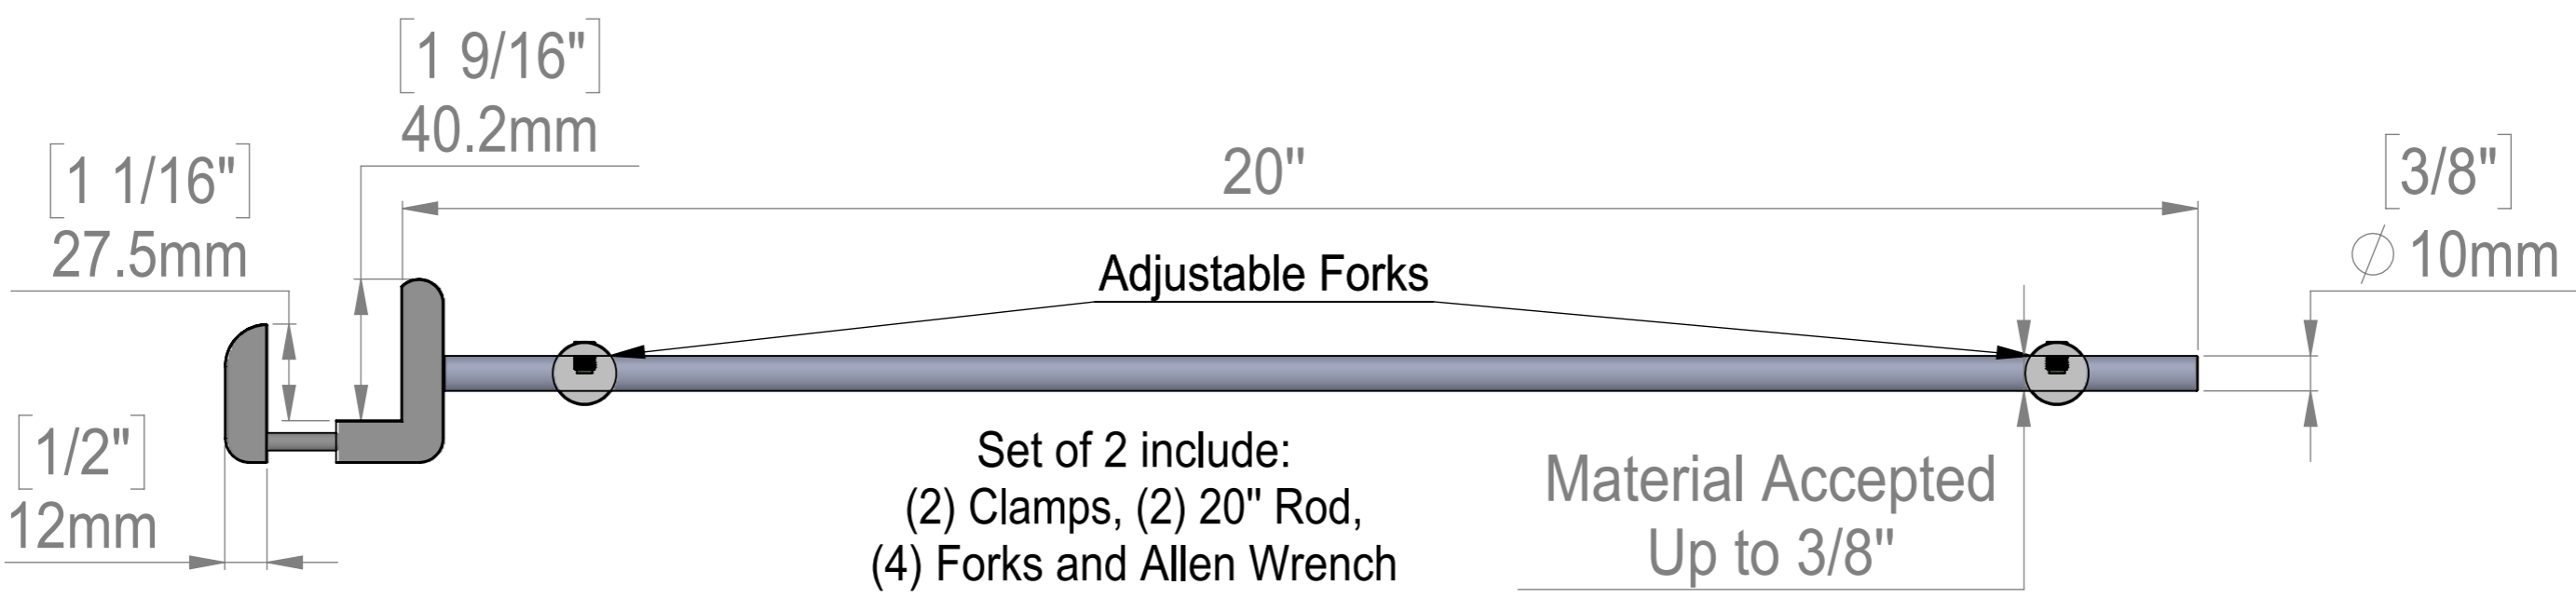

Set of 2 include:
(2) Clamps, (2) 20" Rod,
(4) Forks and Allen Wrench

Title : DCAD075-20			Scale : 1:2	Mbs R&D	
			Sizes : Letter Landscape	Customer:	
	Mbs Standoffs 5046 W Linebaugh Ave Tampa, FL 33634 USA 813-938-6025	Material:	Finish	Qty : Set Of 2	Rep :
		N°programme laser	N°prog. Mécanum.	N° Plan : DCAC075	