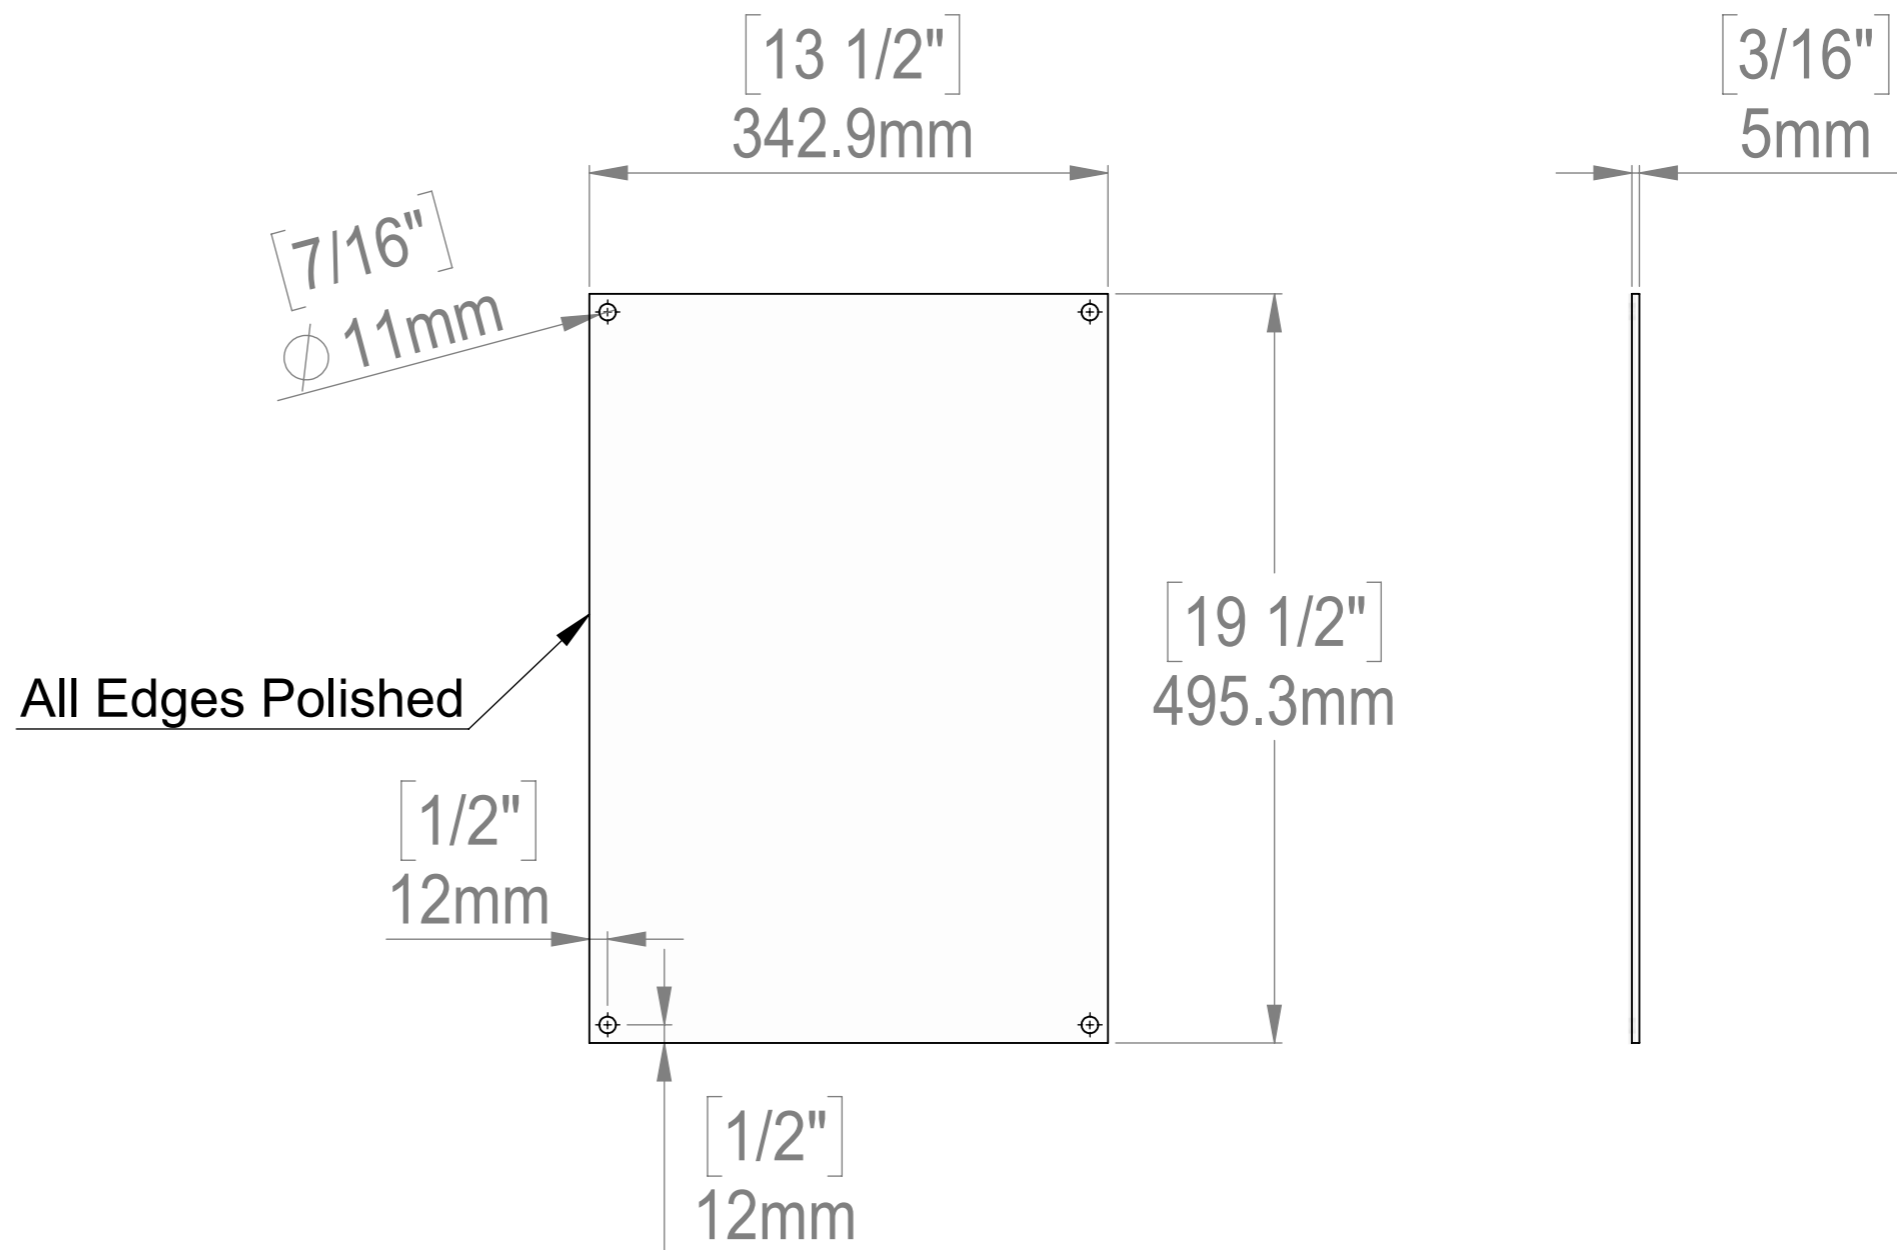

Set of 2 Acrylics
with white paper
printed between
2 Acrylics

Title : WAC1117-C 		Scale : 3.5:1	Mbs R&D
		Sizes : Letter Landscape	Customer:
 Htm-Mbs 5046 W Linebaugh Tampa, FL 33624 T:1-813-938-6025	Material: Cast Acrylic	Finish: Clear Polished Edges	Qty: Set of 2
	N°programme laser	N°prog. Mécanum.	Rep : N° Plan : WAC1117-C