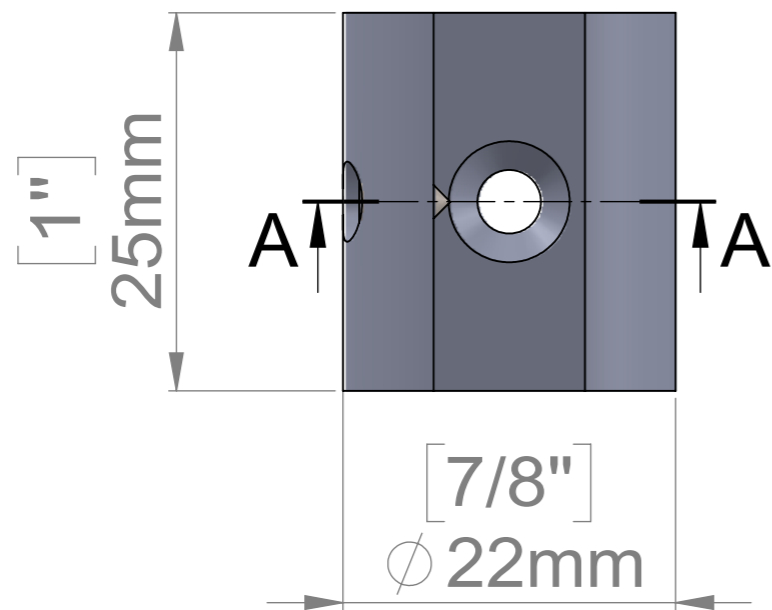

ZniC Plated  
Set Screw M5x6

Sold per Set of 2 with:  
2 Screws, 2 Anchorx  
1 Allen Key

ITEM NO.	PART NUMBER	QTY.
1	PS078-100 Body	1
2	Zinc Plated Set Screw M5X6	1

<b>Title :</b> PS078-100 		Scale : 2:1	Mbs R&D	
		Sizes : Letter Landscape	Customer:	
Mbs Standoffs 6420 Benjamin Rd Tampa, FL 33634 USA 813-938-6025	Material:	Finish	Qty :	Rep :
	N°programme laser	N°prog. Mécanum.	N° Plan : PS078-100	