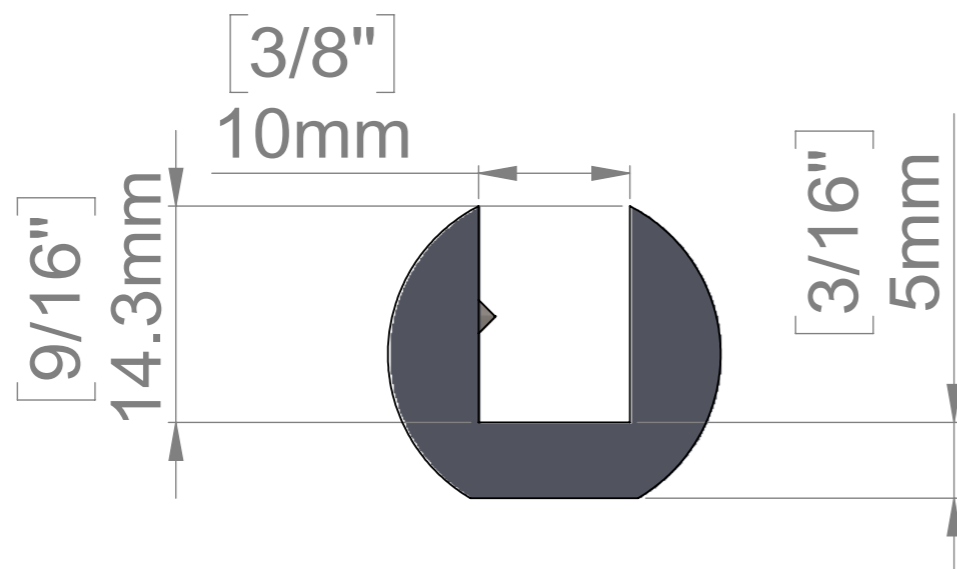

ZniC Plated  
Set Screw M5x6

Sold per Set of 2 with:  
2 Screws, 2 Anchorx  
1 Allen Key

ITEM NO.	PART NUMBER	QTY.
1	PS078-100 Body	1
2	Zinc Plated Set Screw M5X6	1

<b>Title :</b> PS078-100 		Scale : 2:1	Mbs R&D	
		Sizes : Letter Landscape	Customer:	
Mbs Standoffs 6420 Benjamin Rd Tampa, FL 33634 USA 813-938-6025	Material:	Finish	Qty :	Rep :
	N°programme laser	N°prog. Mécanum.	N° Plan : PS078-100	