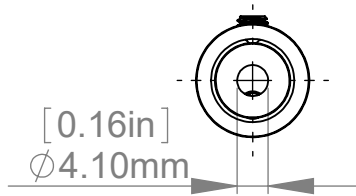

## SECTION A-A

Item	Qty.	Description
[1]	1	105.015 Body
[2]	1	105.015 Support
[3]	3	M4x4mm Set Screw

Title : **105.015**

Scale : 1:1

Mbs R&D

Sizes : Letter Portrait

Customer:

Mbs Standoffs  
8420 Benjamin Rd  
Tampa, FL 33634  
USA  
813 938 6075

Material:

Finish

Qty :

Rep :

N°programme laser

N°prog. Mécanum.

N° Plan : 105.015