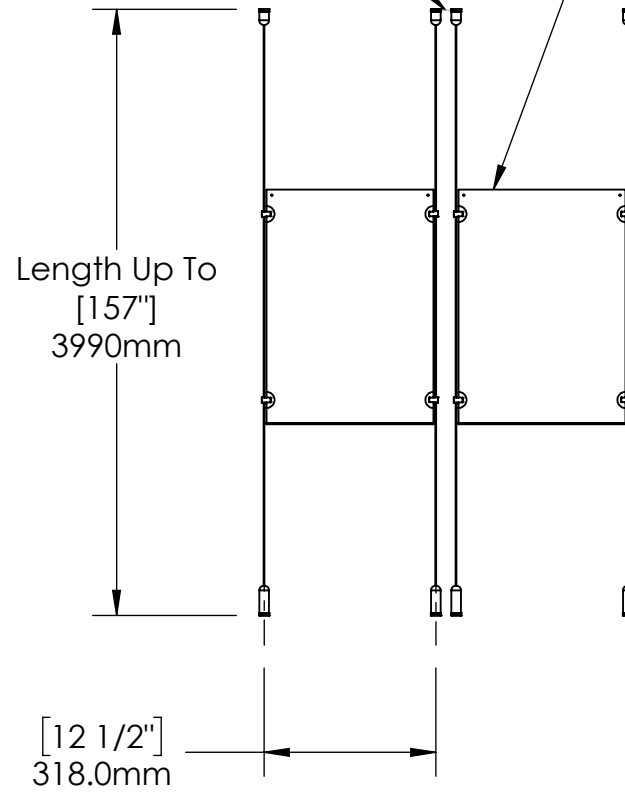

2

1

B

B

Recommended Spacing [2"] 50mm

Acrylic For Media
11" X 17"

A

A

2

1

Mbs Standoffs
5046 W Linebaugh Ave
Tampa, FL 33624 USA
(813) 938-6025

ASSEMBLY NO.

ACG1904-1117-2X1

SCALE: 1:14

SHEET 1 OF 1