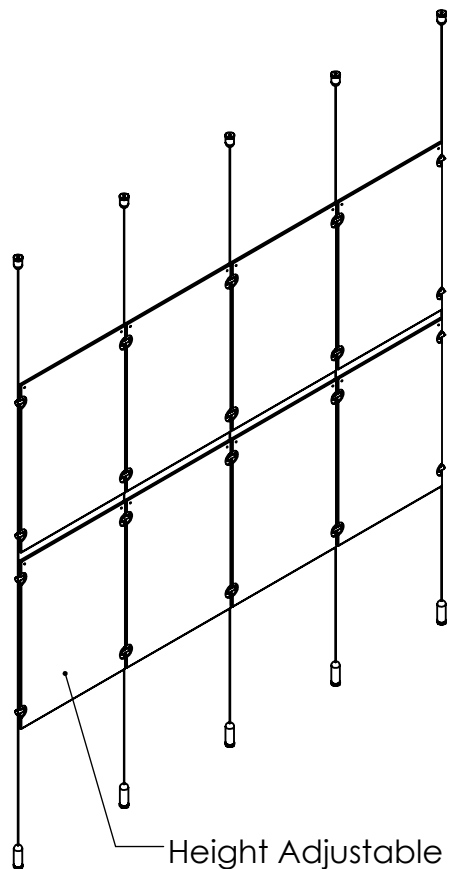

2

1

B

B

Height Adjustable
Acrylic and Panel Grippers

Length Up To
[157"]
3990mm

[12 1/2"]
317.3mm

[49 7/8"]
1267.5mm

Acrylic For Media
11" X 17"

A

A

2

1

Mbs Standoffs
5046 W Linebaugh Ave
Tampa, FL 33624 USA
(813) 938-6025

ASSEMBLY NO.
ACG1904-1117-A4X2

SCALE: 1:16