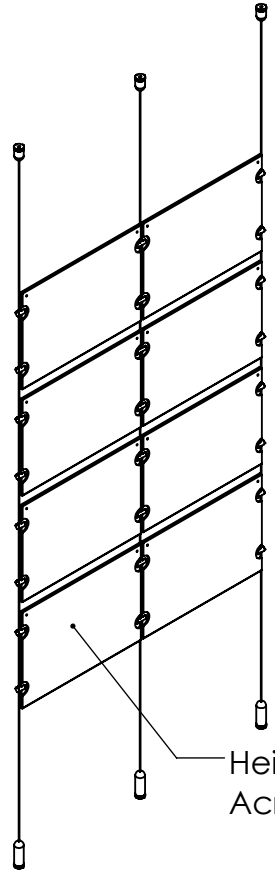

2

1

B

B

A

A

Height Adjustable
Acrylic and Panel Grippers

Length Up To
[157"]
3990mm

[12 1/2"]
317.3mm

[25"]
634.5mm

Acrylic For Media
11" X 8-1/2"

Mbs Standoffs
5046 W Linebaugh Ave
Tampa, FL 33624 USA
(813) 938-6025

ASSEMBLY NO.
ACG1904-1185-A2X4

SCALE: 1:14

SHEET 1 OF 1

2