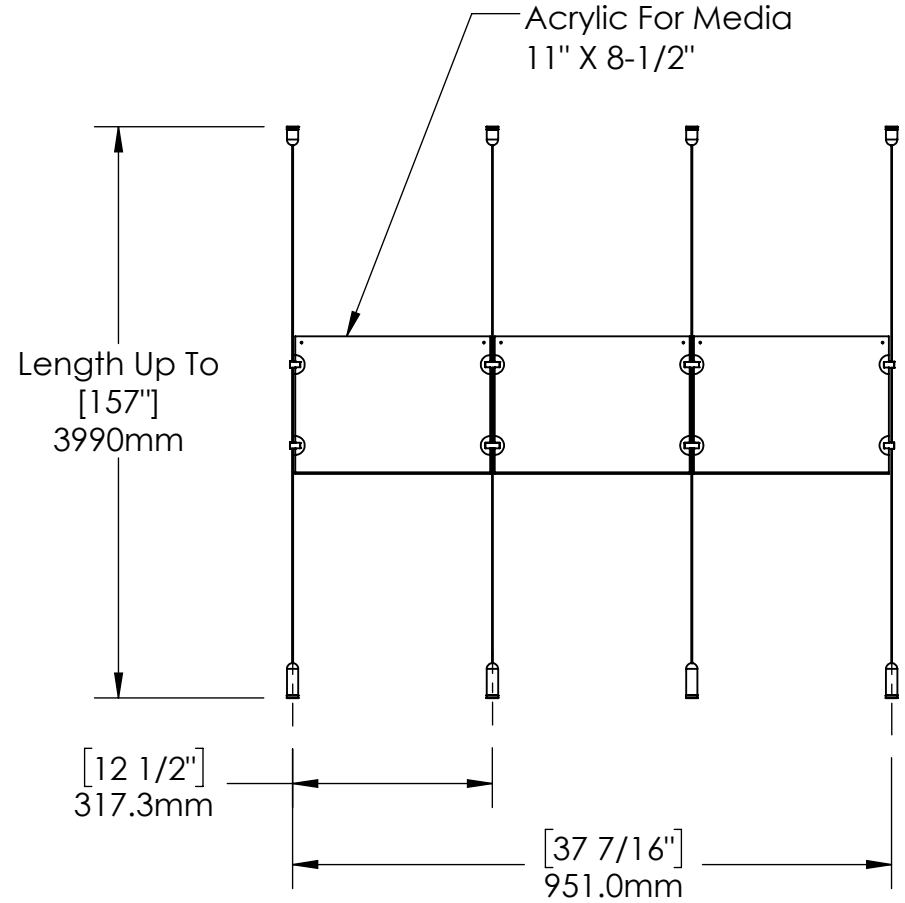

2

1

B

B

A

A

2

1

Mbs Standoffs
 5046 W Linebaugh Ave
 Tampa, FL 33624 USA
 (813) 938-6025

ASSEMBLY NO.

ACG1904-1185-A3X1

SCALE: 1:12

SHEET 1 OF 1