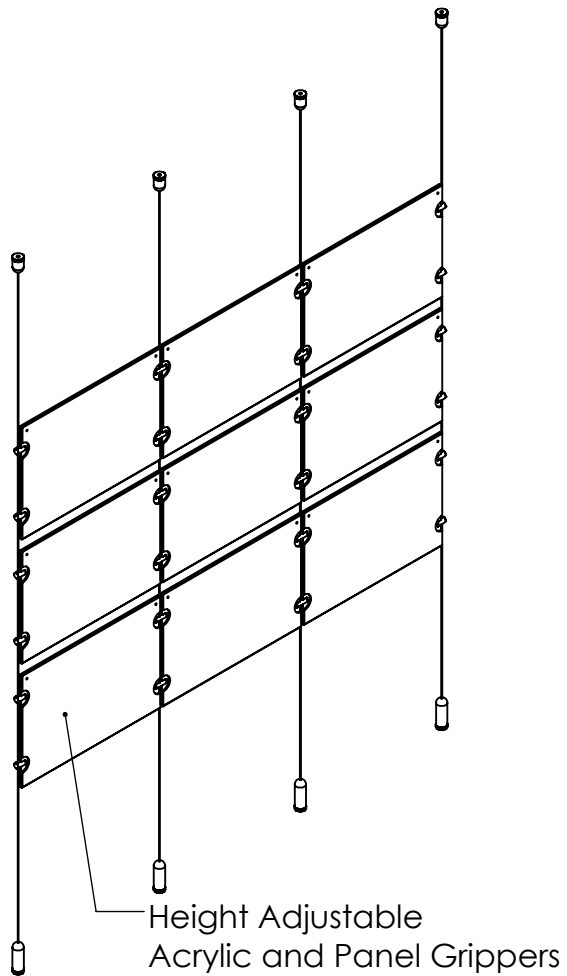

2

1

B

B

Length Up To  
[157"]  
3990mm

[12 1/2"]  
317.3mm

Acrylic For Media  
11" X 8-1/2"

A

A

2

1

**Mbs Standoffs**  
5046 W Linebaugh Ave  
Tampa, FL 33624 USA  
(813) 938-6025

ASSEMBLY NO.  
**ACG1904-1185-A3X3**

SCALE: 1:12

SHEET 1 OF 1