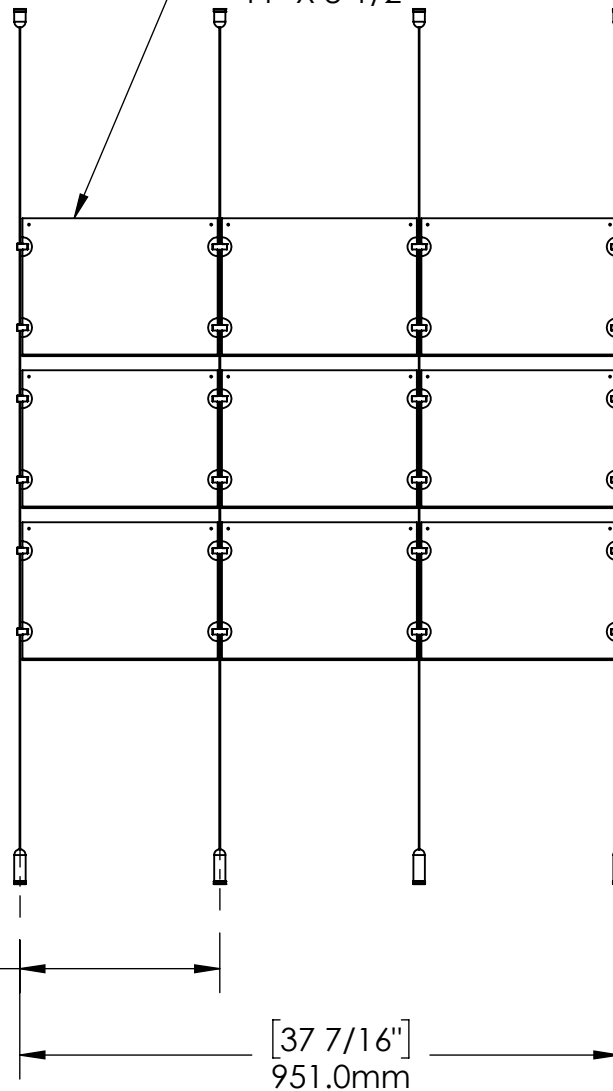

2

1

B

B

Length Up To  
[157"]  
3990mm

[12 1/2"]  
317.3mm

Acrylic For Media  
11" X 8-1/2"

A

A

2

1

**Mbs Standoffs**  
5046 W Linebaugh Ave  
Tampa, FL 33624 USA  
(813) 938-6025

ASSEMBLY NO.  
**ACG1904-1185-A3X3**

SCALE: 1:12

SHEET 1 OF 1