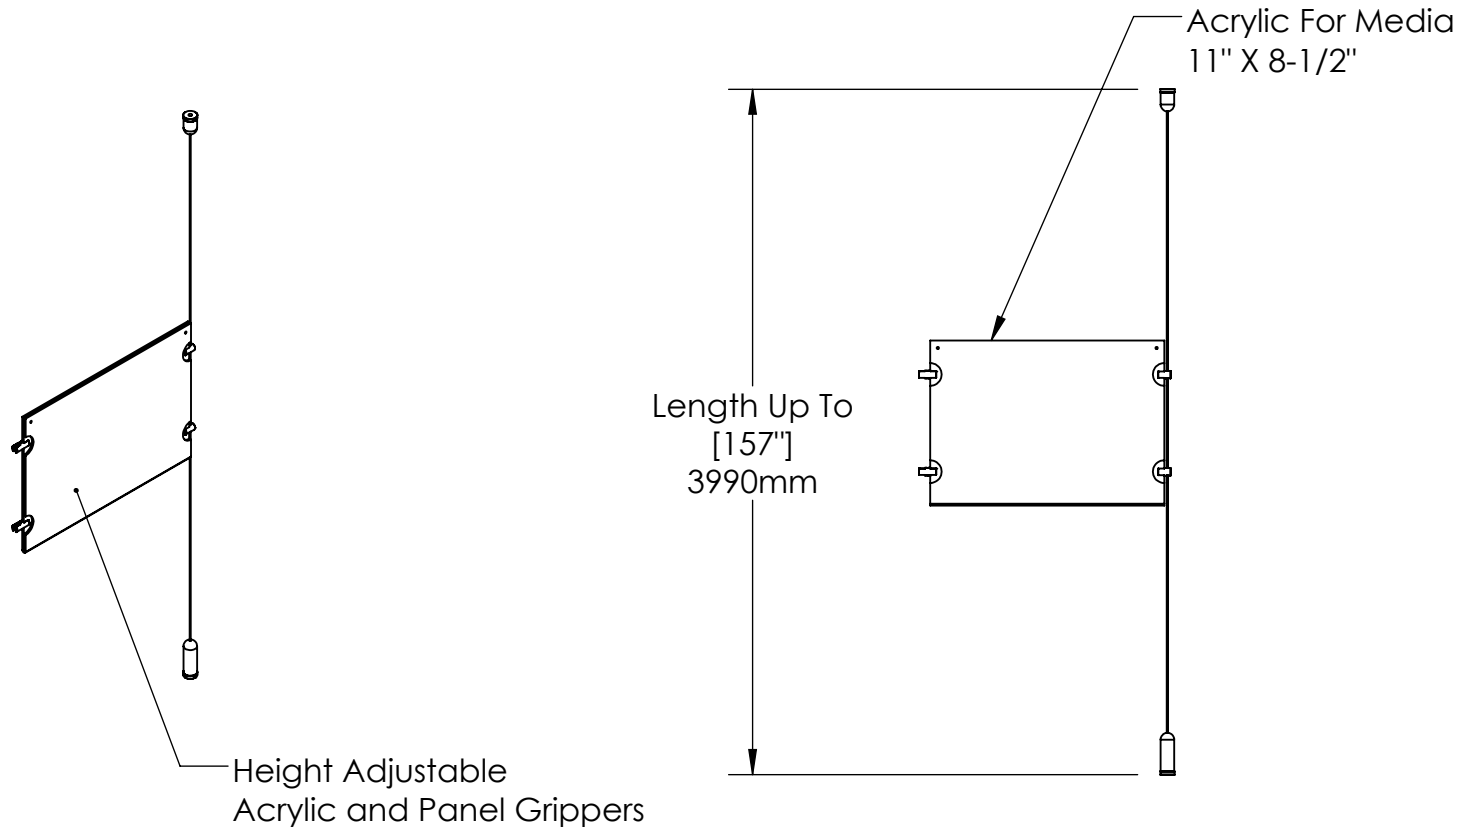

2

1

B

B

A

A

2

1

Mbs Standoffs
5046 W Linebaugh Ave
Tampa, FL 33624 USA
(813) 938-6025

ASSEMBLY NO.

ACG1904-1185-E3X1

SCALE: 1:10

SHEET 1 OF 1