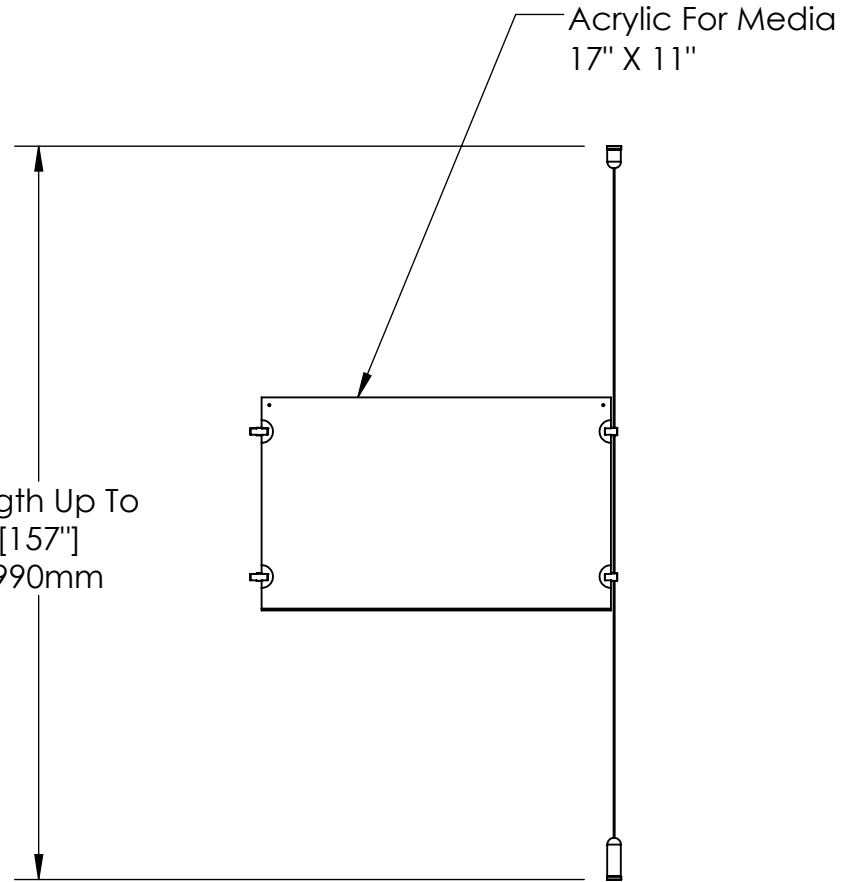

2

1

B

B

Length Up To  
[157"]  
3990mm

A

A

2

1

**Mbs Standoffs**  
5046 W Linebaugh Ave  
Tampa, FL 33624 USA  
(813) 938-6025

ASSEMBLY NO.  
**ACG1904-1711-E3X1**

SCALE: 1:10

SHEET 1 OF 1