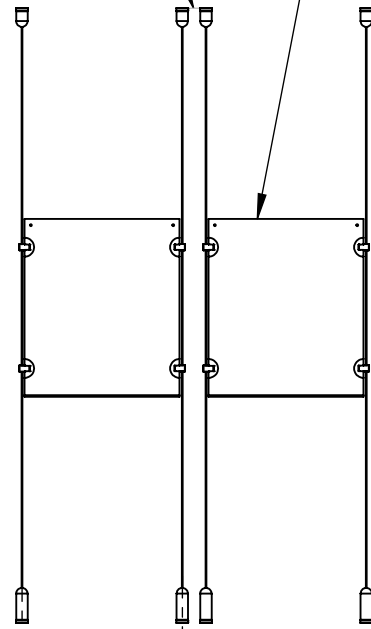

2

1

B

B

A

A

Recommended Spacing [2"] 50mm

Acrylic For Media
8-1/2" X 11"

Length Up To
[157"]
3990mm

[10"]
254.5mm

Mbs Standoffs
 5046 W Linebaugh Ave
 Tampa, FL 33624 USA
 (813) 938-6025

ASSEMBLY NO.

ACG1904-8511-2X1

SCALE: 1:12

SHEET 1 OF 1

2