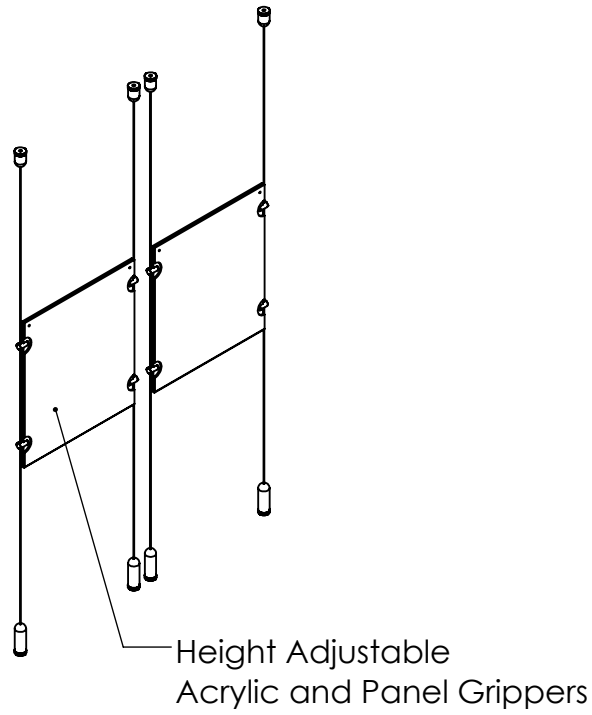

2

1

B

B

A

A

Recommended Spacing [2"] 50mm

Acrylic For Media
8-1/2" X 11"

Length Up To
[157"]
3990mm

[10"]
254.5mm

Mbs Standoffs
 5046 W Linebaugh Ave
 Tampa, FL 33624 USA
 (813) 938-6025

ASSEMBLY NO.

ACG1904-8511-2X1

SCALE: 1:12

SHEET 1 OF 1

2