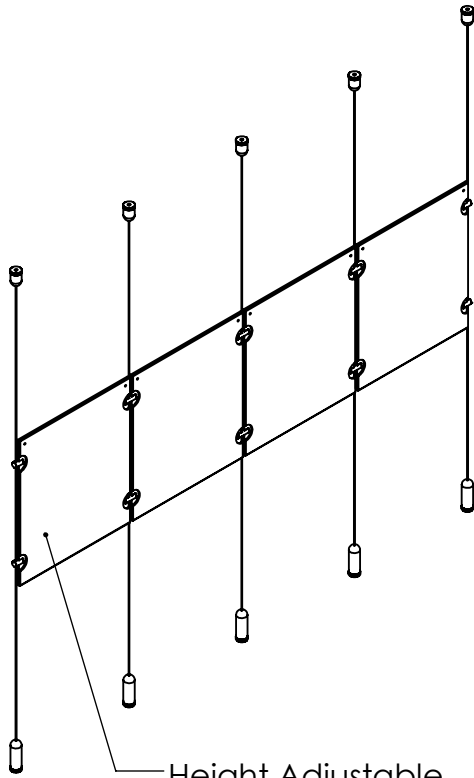

2

1

B

B

Height Adjustable
Acrylic and Panel Grippers

A

A

2

1

Mbs Standoffs
 5046 W Linebaugh Ave
 Tampa, FL 33624 USA
 (813) 938-6025

ASSEMBLY NO.

ACG1904-8511-A4X1

SCALE: 1:12

SHEET 1 OF 1