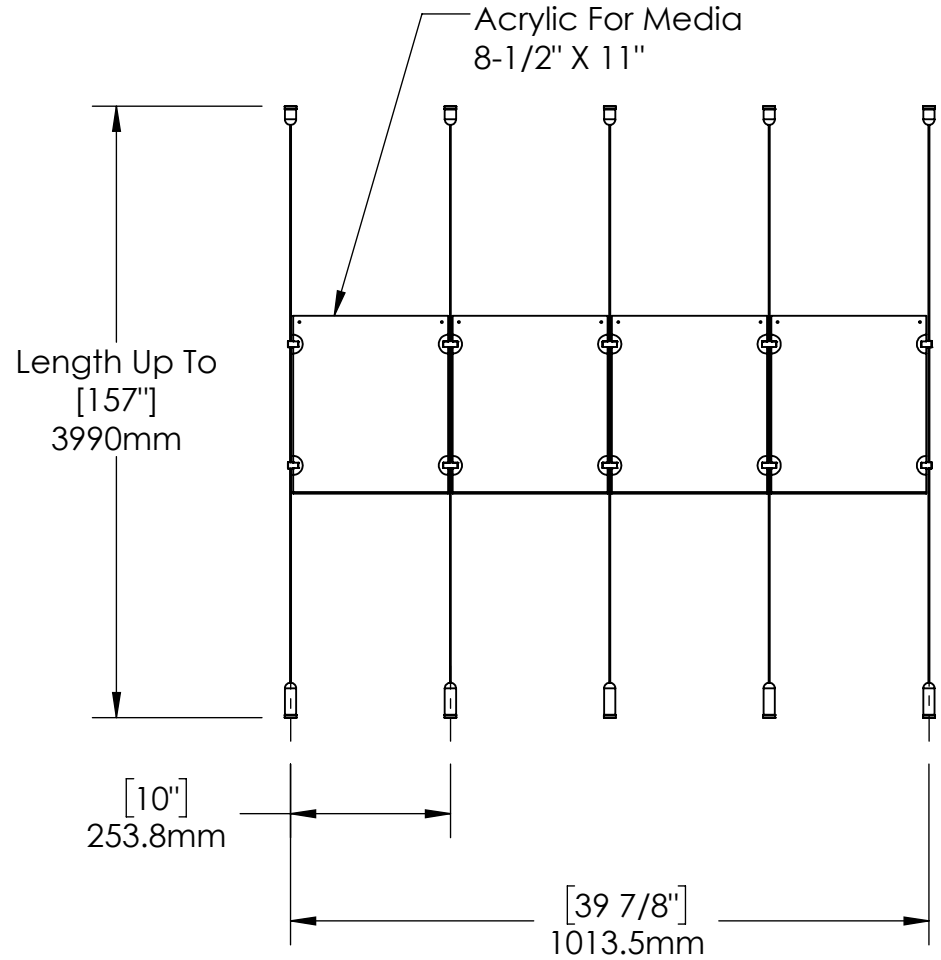

2

1

B

B

Height Adjustable
Acrylic and Panel Grippers

A

A

2

1

Mbs Standoffs
 5046 W Linebaugh Ave
 Tampa, FL 33624 USA
 (813) 938-6025

ASSEMBLY NO.

ACG1904-8511-A4X1

SCALE: 1:12

SHEET 1 OF 1