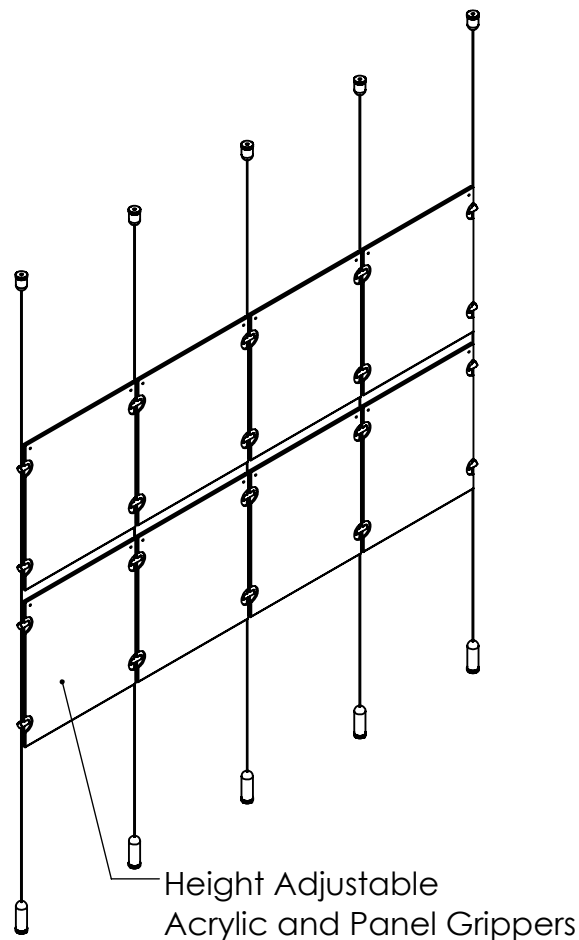

2

1

B

B

Length Up To
[157"]
3990mm

[10"]
253.8mm

[39 7/8"]
1013.5mm

Acrylic For Media
8-1/2" X 11"

A

A

2

1

Mbs Standoffs
5046 W Linebaugh Ave
Tampa, FL 33624 USA
(813) 938-6025

ASSEMBLY NO.
ACG1904-8511-A4X2

SCALE: 1:12

SHEET 1 OF 1