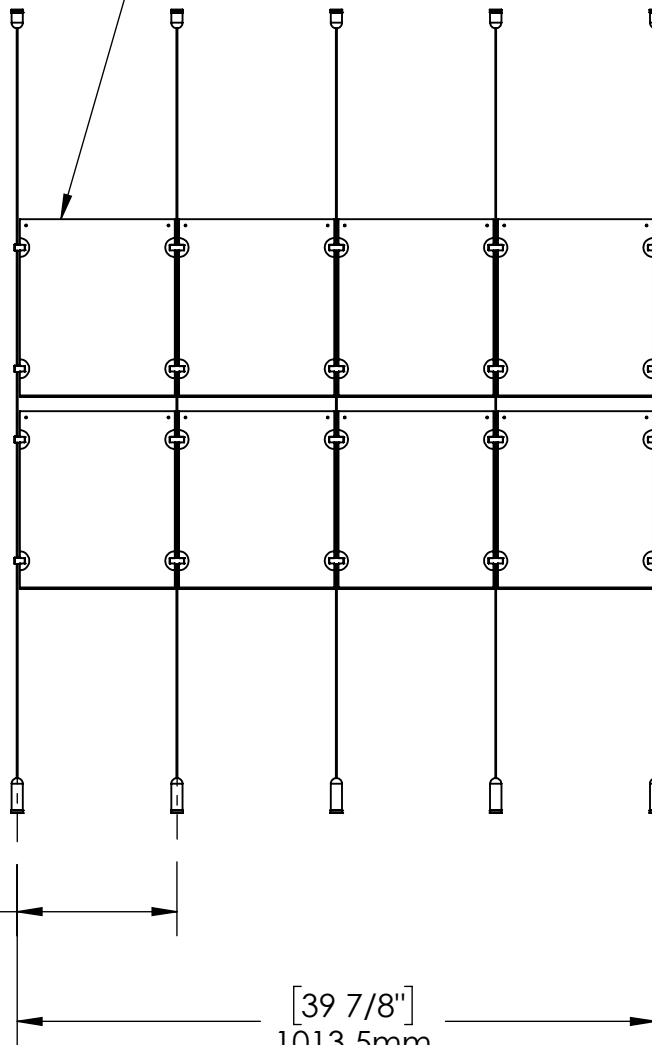

2

1

B

B

Length Up To
[157"]
3990mm

[10"]
253.8mm

[39 7/8"]
1013.5mm

Acrylic For Media
8-1/2" X 11"

A

A

2

1

Mbs Standoffs
5046 W Linebaugh Ave
Tampa, FL 33624 USA
(813) 938-6025

ASSEMBLY NO.
ACG1904-8511-A4X2

SCALE: 1:12

SHEET 1 OF 1