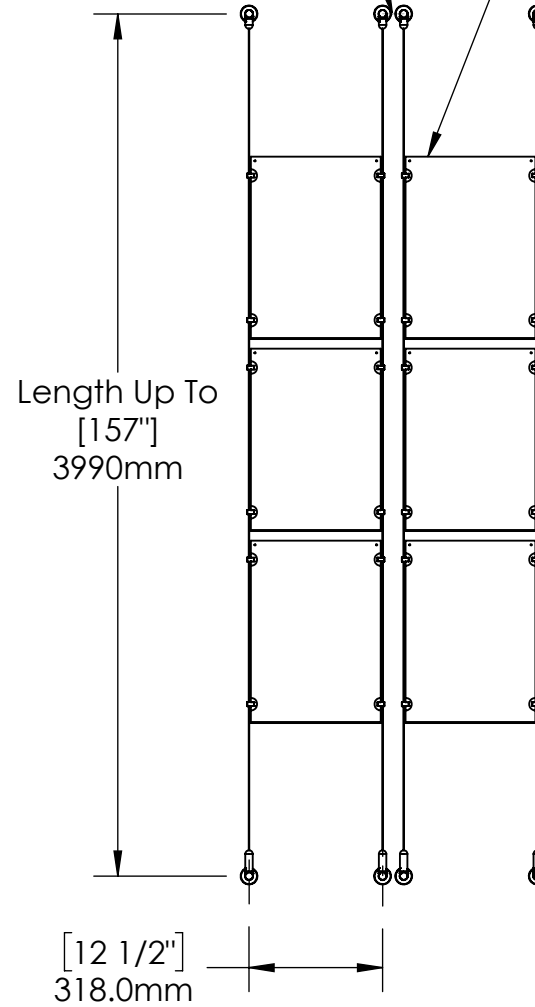

2

1

Recommended Spacing [2"] 50mm

Acrylic For Media
11" X 17"

B

B

A

A

2

1

Mbs Standoffs
 5046 W Linebaugh Ave
 Tampa, FL 33624 USA
 (813) 938-6025

ASSEMBLY NO.

ACG1908-1117-2X3

SCALE: 1:18

SHEET 1 OF 1