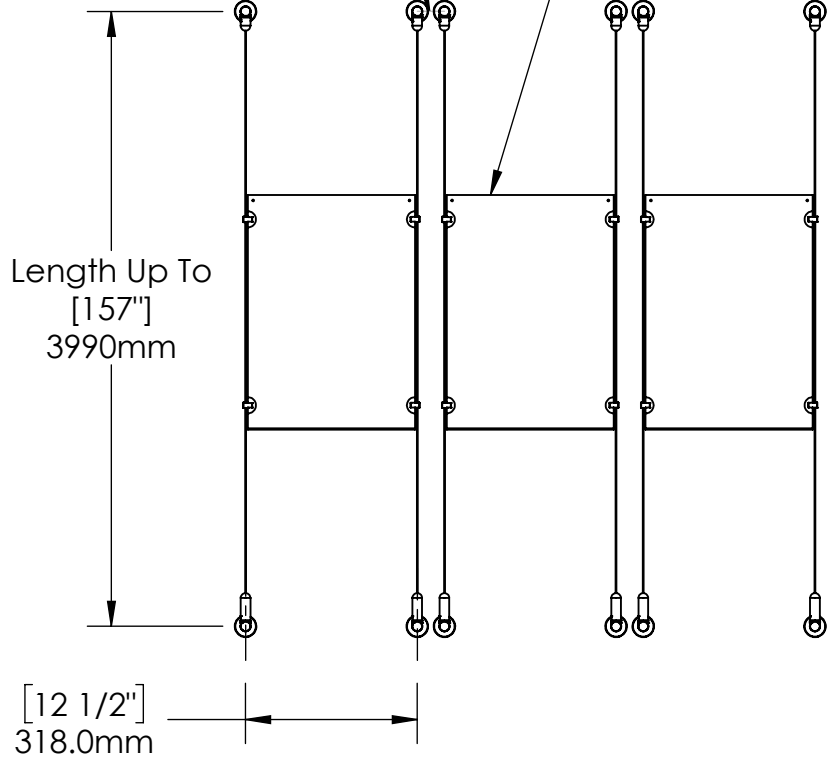

2

1

B

B

A

A

Recommended Spacing [2"] 50mm

Acrylic For Media
11" X 17"

 <p>Mbs Standoffs 5046 W Linebaugh Ave Tampa, FL 33624 USA (813) 938-6025</p>	ASSEMBLY NO.	
	ACG1908-1117-3X1	
SCALE: 1:14	SHEET 1 OF 1	

2

1