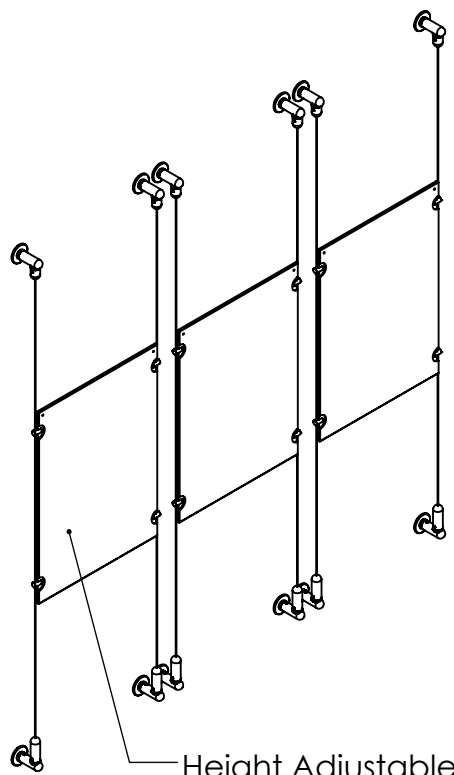

2

1

B

B

A

A

Recommended Spacing [2"] 50mm

Acrylic For Media
11" X 17"

 <p>Mbs Standoffs 5046 W Linebaugh Ave Tampa, FL 33624 USA (813) 938-6025</p>	ASSEMBLY NO.	
	ACG1908-1117-3X1	
SCALE: 1:14	SHEET 1 OF 1	

2

1