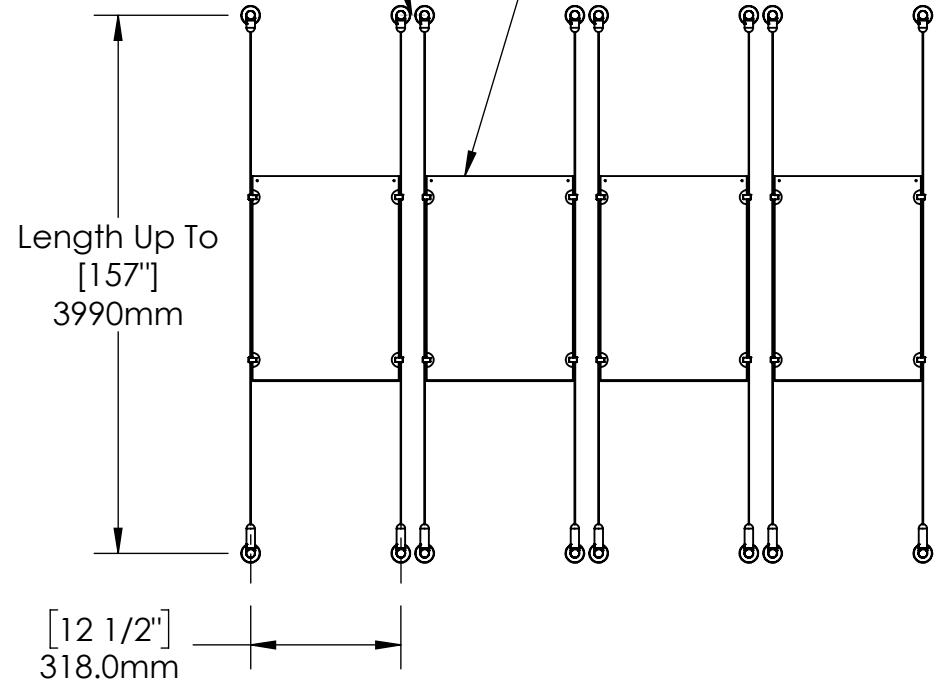

2

1

B

B

A

A

Recommended Spacing [2"] 50mm

Acrylic For Media  
11" X 17"

Length Up To  
[157"]  
3990mm

[12 1/2"]  
318.0mm

Height Adjustable  
Acrylic and Panel Grippers

**Mbs Standoffs**  
5046 W Linebaugh Ave  
Tampa, FL 33624 USA  
(813) 938-6025

ASSEMBLY NO.

**ACG1908-1117-4X1**

SCALE: 1:16

SHEET 1 OF 1

2

1