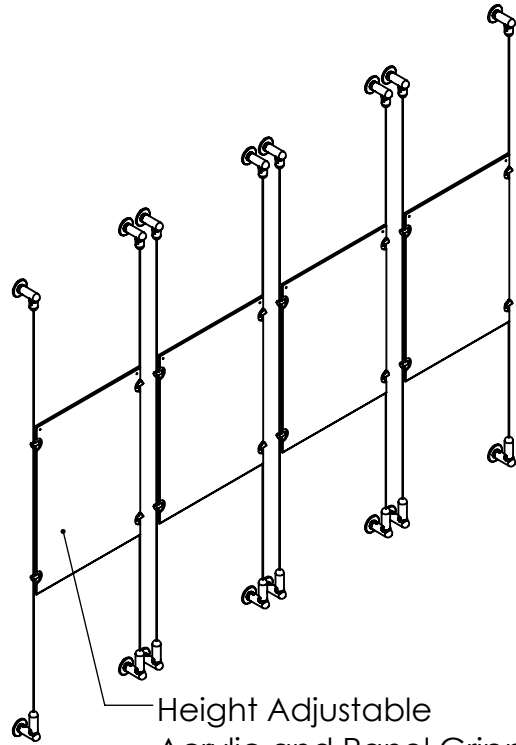

2

1

B

B

A

A

Recommended Spacing [2"] 50mm

Acrylic For Media  
11" X 17"

Length Up To  
[157"]  
3990mm

[12 1/2"]  
318.0mm

Height Adjustable  
Acrylic and Panel Grippers

**Mbs Standoffs**  
5046 W Linebaugh Ave  
Tampa, FL 33624 USA  
(813) 938-6025

ASSEMBLY NO.

**ACG1908-1117-4X1**

SCALE: 1:16

SHEET 1 OF 1

2

1