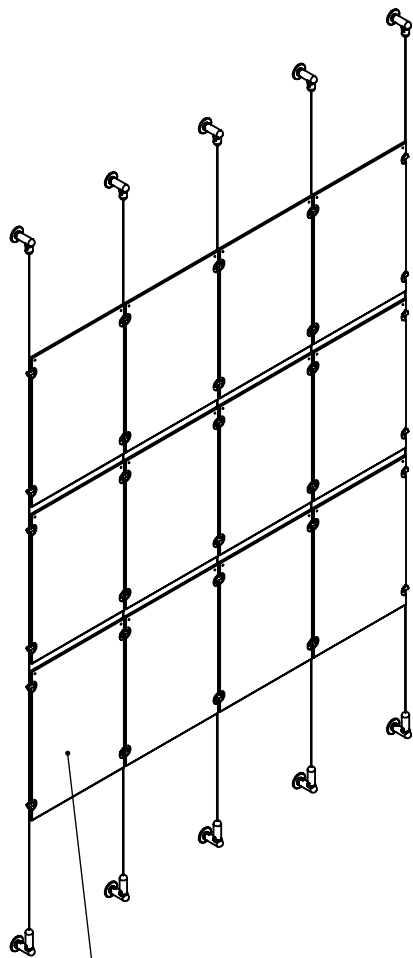

2

1

B

B

Height Adjustable
Acrylic and Panel Grippers

A

2

1

A

Mbs Standoffs
5046 W Linebaugh Ave
Tampa, FL 33624 USA
(813) 938-6025

ASSEMBLY NO.

ACG1908-1117-A4X3

SCALE: 1:18

SHEET 1 OF 1