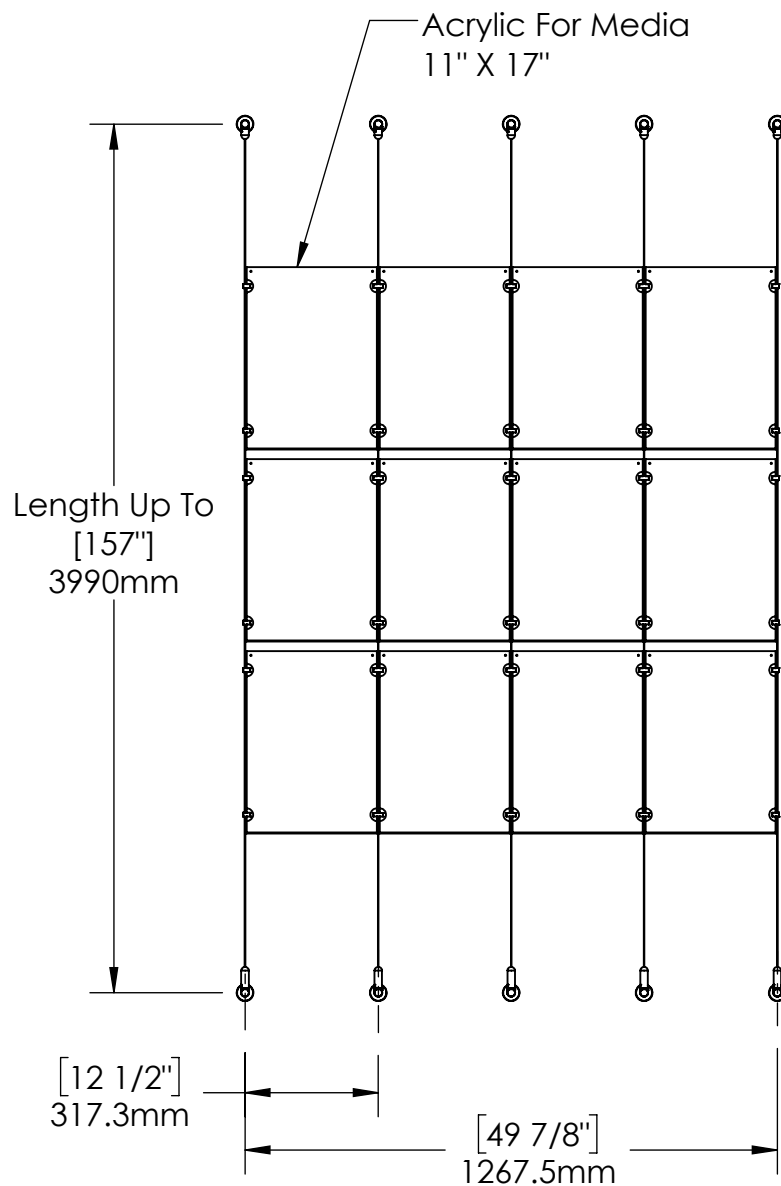

2

1

B

B

Height Adjustable
Acrylic and Panel Grippers

A

2

1

A

Mbs Standoffs
5046 W Linebaugh Ave
Tampa, FL 33624 USA
(813) 938-6025

ASSEMBLY NO.

ACG1908-1117-A4X3

SCALE: 1:18

SHEET 1 OF 1