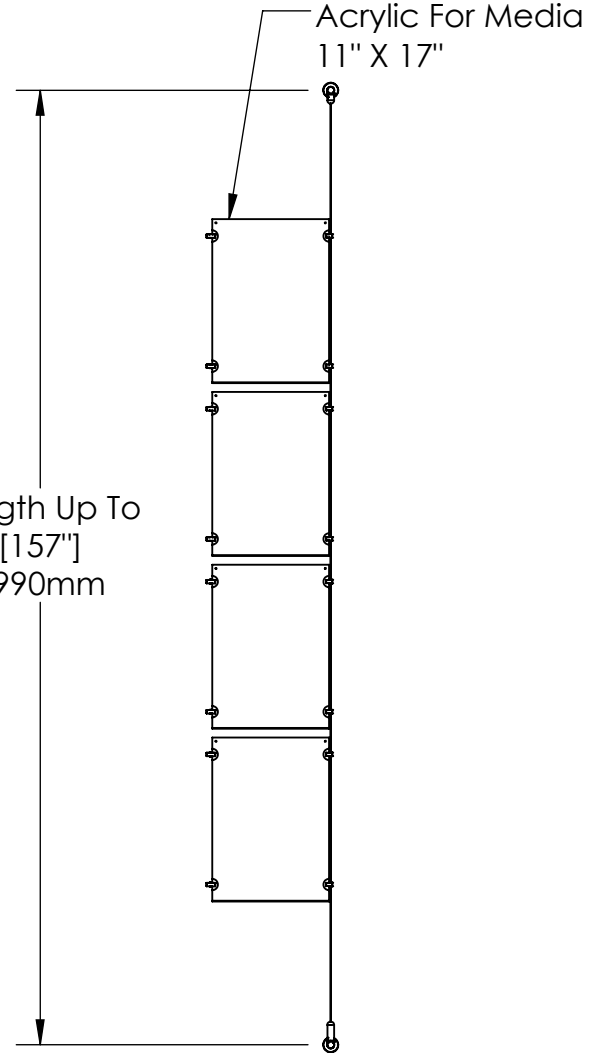

2

1

B

B

Height Adjustable
Acrylic and Panel Grippers

A

A

2

1

Mbs Standoffs
 5046 W Linebaugh Ave
 Tampa, FL 33624 USA
 (813) 938-6025

ASSEMBLY NO.

ACG1908-1117-E3X4

SCALE: 1:20

SHEET 1 OF 1