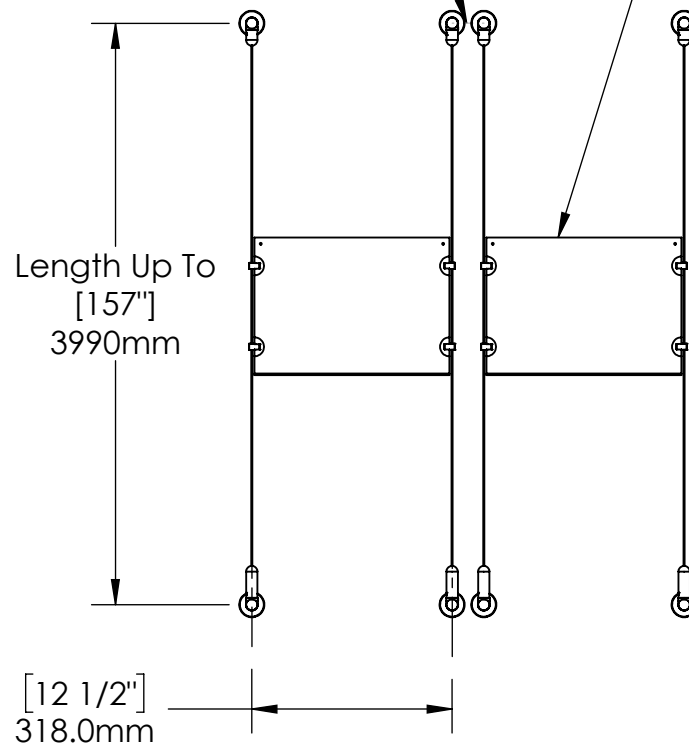

2

1

B

B

Recommended Spacing [2"] 50mm

Acrylic For Media  
11" X 8-1/2"

A

A

2

1

**Mbs Standoffs**  
 5046 W Linebaugh Ave  
 Tampa, FL 33624 USA  
 (813) 938-6025

ASSEMBLY NO.  
**ACG1908-1185-2X1**

SCALE: 1:12

SHEET 1 OF 1