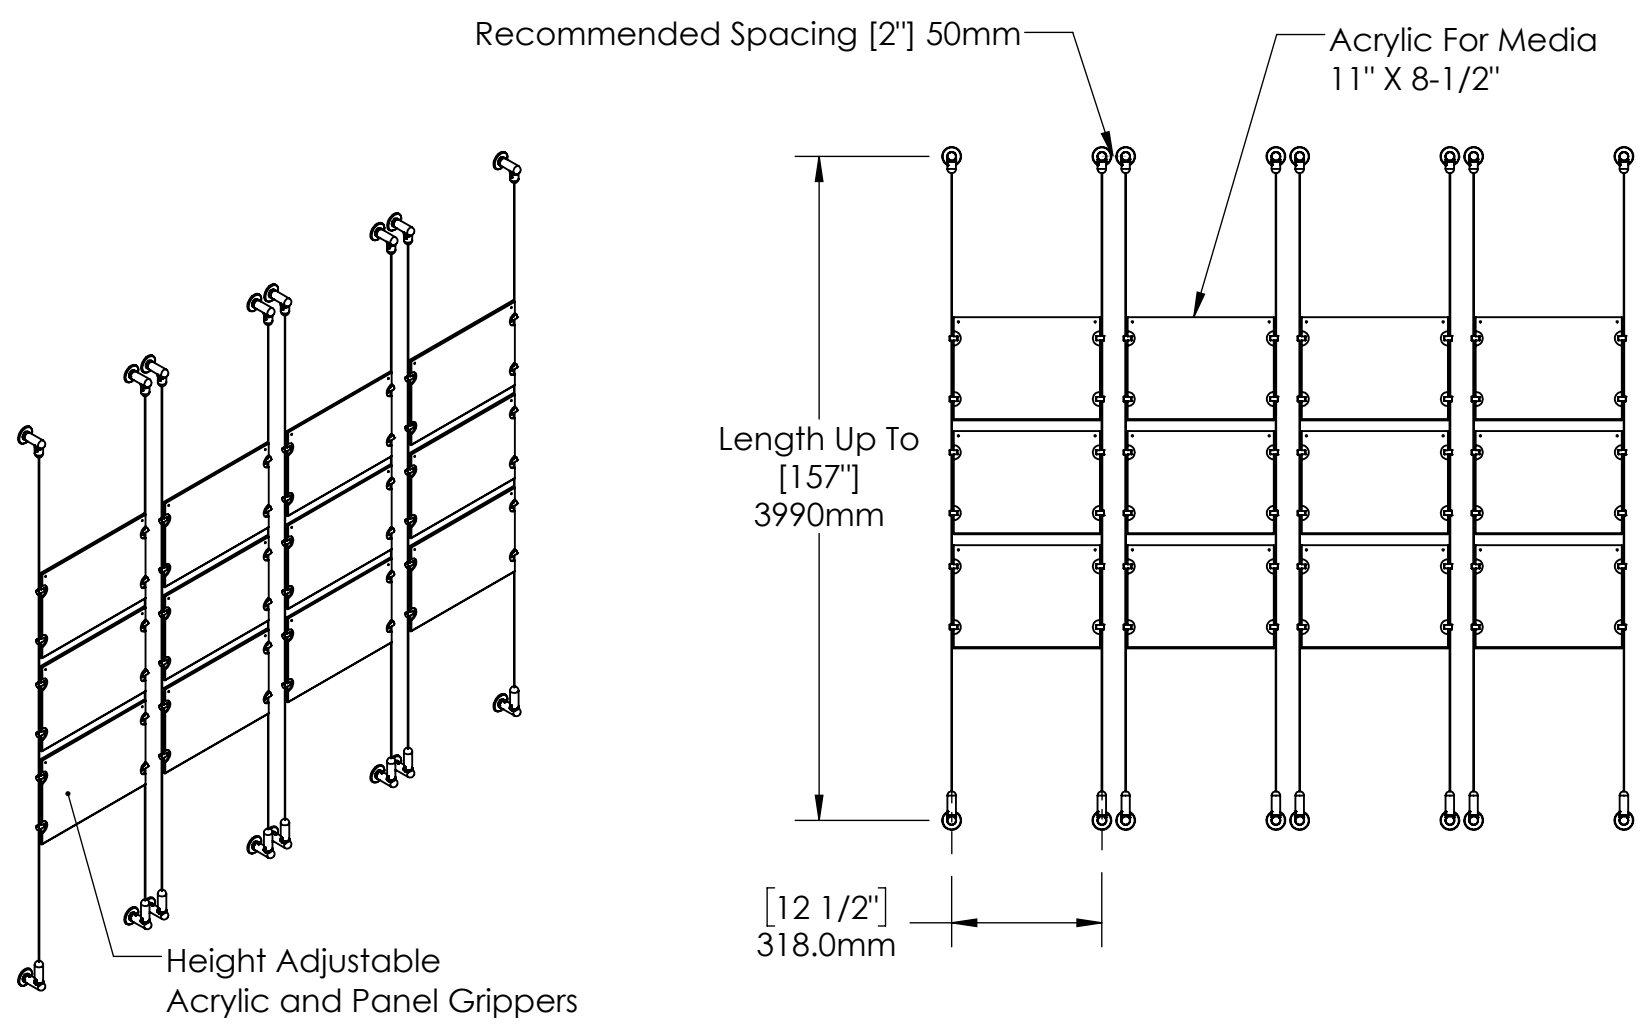

2

1

B

B

A

A

2

1

Mbs Standoffs
 5046 W Linebaugh Ave
 Tampa, FL 33624 USA
 (813) 938-6025

ASSEMBLY NO.
ACG1908-1185-4X3
 SCALE: 1:16 SHEET 1 OF 1