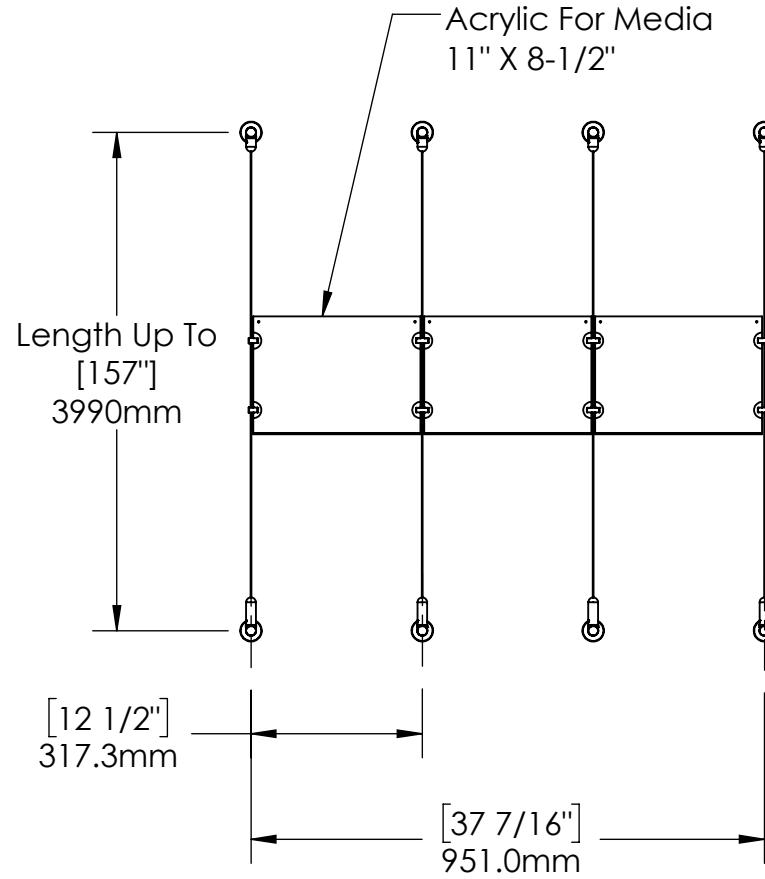

2

1

B

B

A

A

2

1

Mbs Standoffs
 5046 W Linebaugh Ave
 Tampa, FL 33624 USA
 (813) 938-6025

ASSEMBLY NO.
ACG1908-1185-A3X1

SCALE: 1:14

SHEET 1 OF 1