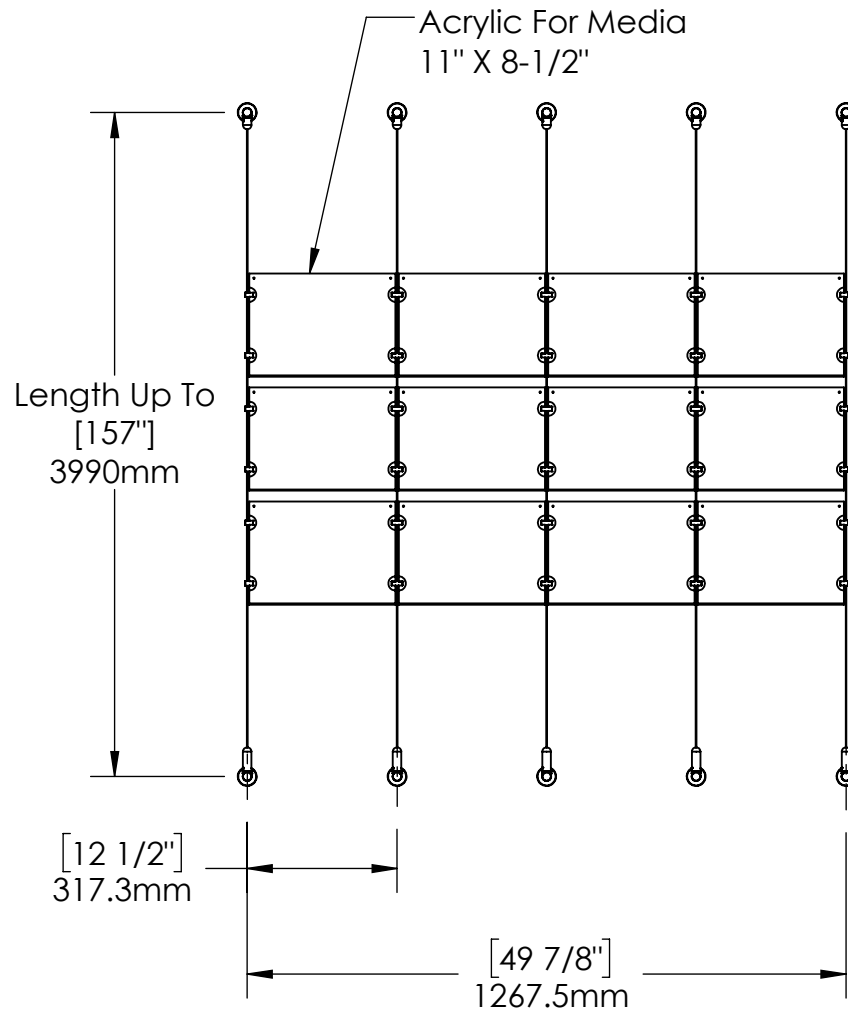

2

1

B

B

Height Adjustable
Acrylic and Panel Grippers

Length Up To
[157"]
3990mm

[12 1/2"]
317.3mm

[49 7/8"]
1267.5mm

A

A

2

1

Mbs Standoffs
5046 W Linebaugh Ave
Tampa, FL 33624 USA
(813) 938-6025

ASSEMBLY NO.
ACG1908-1185-A4X3

SCALE: 1:16

SHEET 1 OF 1