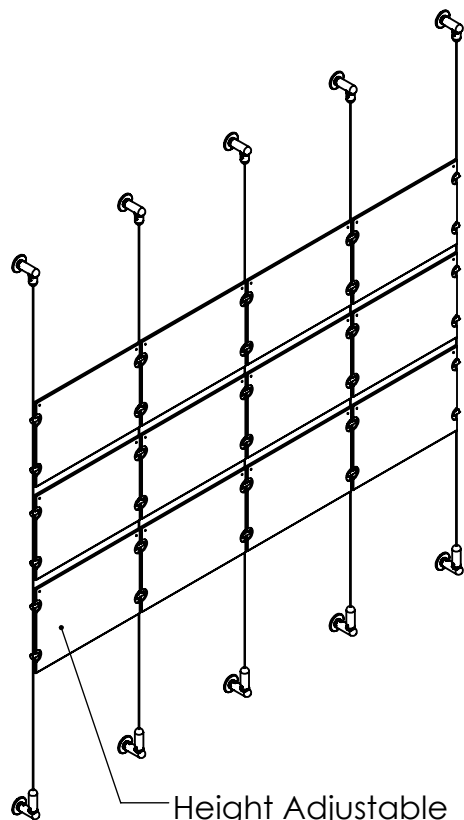

2

1

B

B

Height Adjustable
Acrylic and Panel Grippers

Length Up To
[157"]
3990mm

[12 1/2"]
317.3mm

[49 7/8"]
1267.5mm

A

A

2

1

Mbs Standoffs
5046 W Linebaugh Ave
Tampa, FL 33624 USA
(813) 938-6025

ASSEMBLY NO.
ACG1908-1185-A4X3

SCALE: 1:16

SHEET 1 OF 1