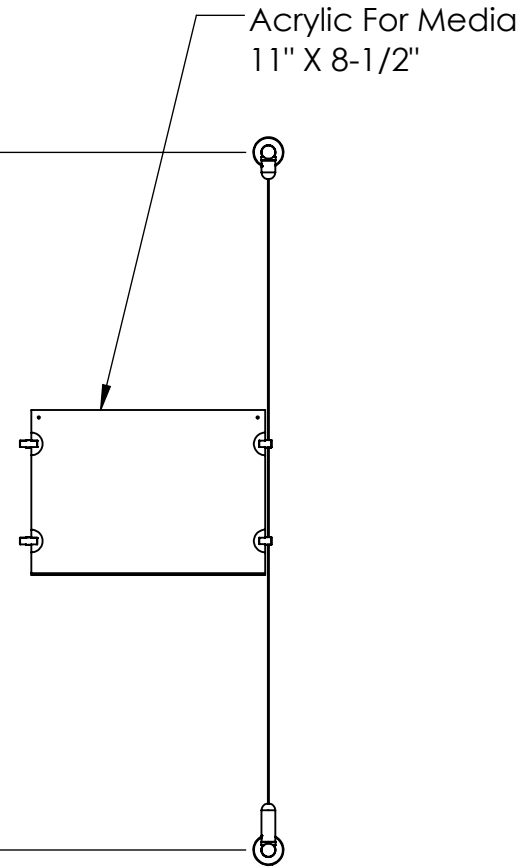

2

1

B

B

Length Up To
[157"]
3990mm

A

A

2

1

Mbs Standoffs
5046 W Linebaugh Ave
Tampa, FL 33624 USA
(813) 938-6025

ASSEMBLY NO.

ACG1908-1185-E3X1

SCALE: 1:10

SHEET 1 OF 1