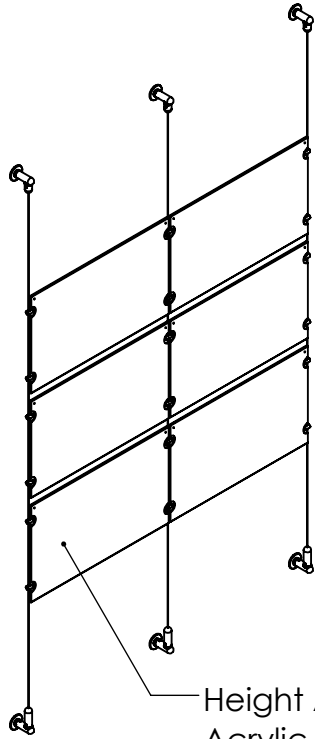

2

1

B

B

Height Adjustable
Acrylic and Panel Grippers

Length Up To
[157"]
3990mm

[18 1/2"]
469.7mm

[37"]
939.3mm

A

A

2

1

Mbs Standoffs
5046 W Linebaugh Ave
Tampa, FL 33624 USA
(813) 938-6025

ASSEMBLY NO.
ACG1908-1711-A2X3

SCALE: 1:18

SHEET 1 OF 1