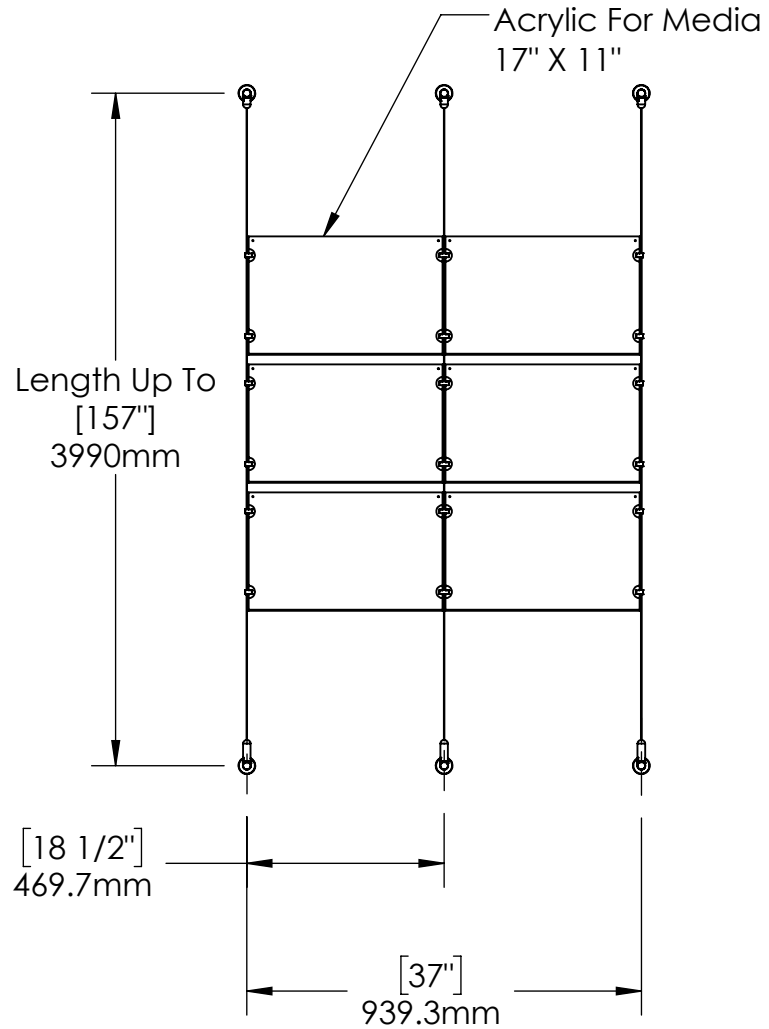

2

1

B

B

Height Adjustable
Acrylic and Panel Grippers

Length Up To
[157"]
3990mm

[18 1/2"]
469.7mm

[37"]
939.3mm

A

A

2

1

Mbs Standoffs
5046 W Linebaugh Ave
Tampa, FL 33624 USA
(813) 938-6025

ASSEMBLY NO.
ACG1908-1711-A2X3

SCALE: 1:18

SHEET 1 OF 1