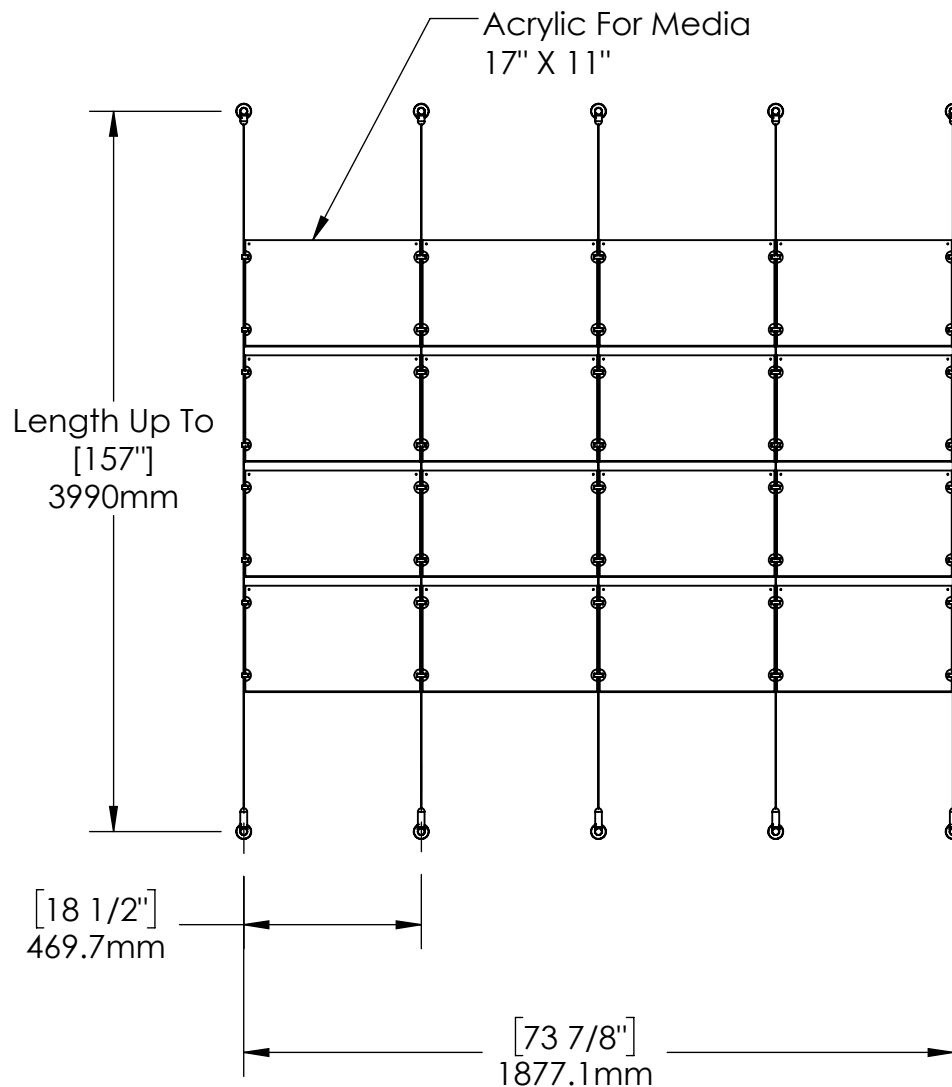

2

1

B

B

Height Adjustable
Acrylic and Panel Grippers

A

A

2

1

Mbs Standoffs
5046 W Linebaugh Ave
Tampa, FL 33624 USA
(813) 938-6025

ASSEMBLY NO.
ACG1908-1711-A4X4

SCALE: 1:20

SHEET 1 OF 1