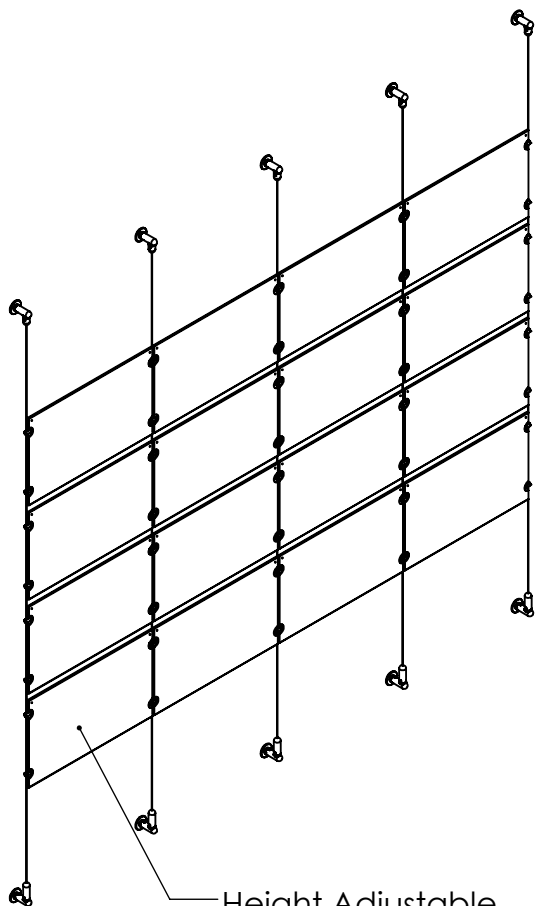

2

1

B

B

Height Adjustable
Acrylic and Panel Grippers

A

A

2

1

Mbs Standoffs
5046 W Linebaugh Ave
Tampa, FL 33624 USA
(813) 938-6025

ASSEMBLY NO.
ACG1908-1711-A4X4

SCALE: 1:20

SHEET 1 OF 1