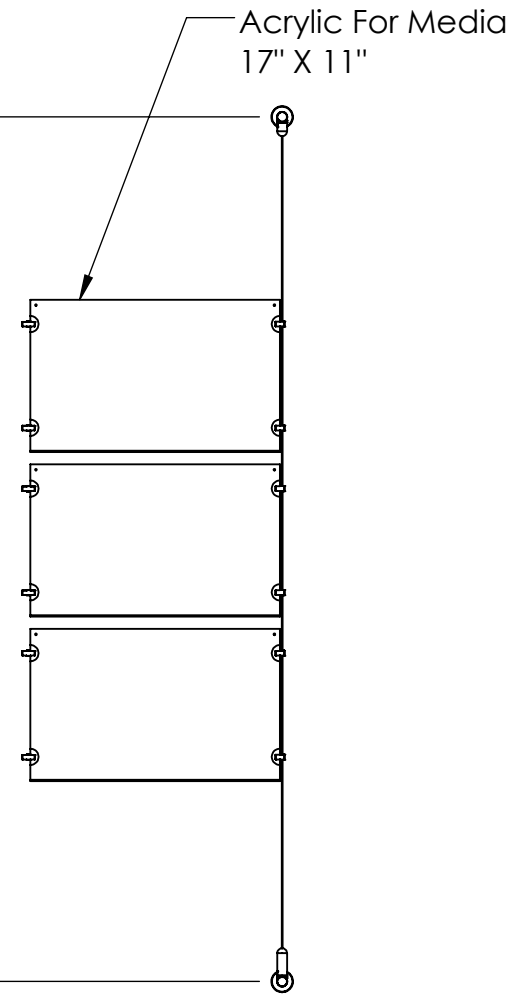

2

1

Length Up To
[157"]
3990mm

B

B

A

A

2

1

Mbs Standoffs
5046 W Linebaugh Ave
Tampa, FL 33624 USA
(813) 938-6025

ASSEMBLY NO.
ACG1908-1711-E3X3

SCALE: 1:14

SHEET 1 OF 1