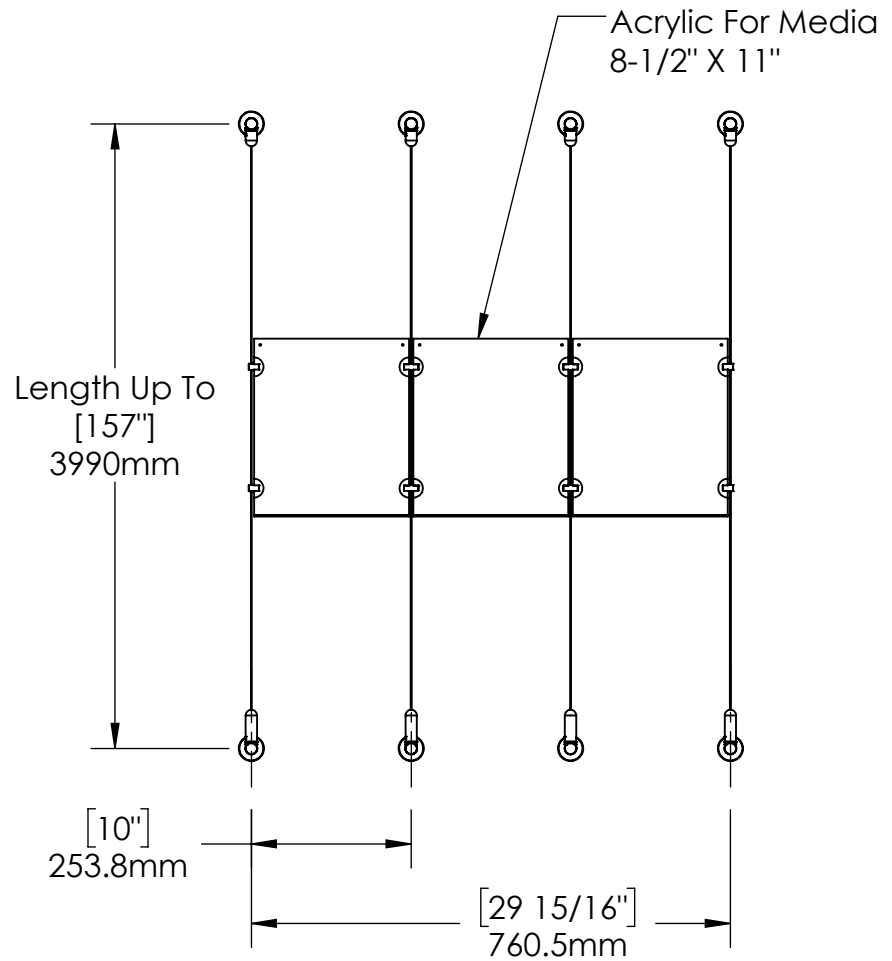

2

1

B

B

A

A

2

1

Mbs Standoffs
 5046 W Linebaugh Ave
 Tampa, FL 33624 USA
 (813) 938-6025

ASSEMBLY NO.

ACG1908-8511-A3X1

SCALE: 1:12

SHEET 1 OF 1