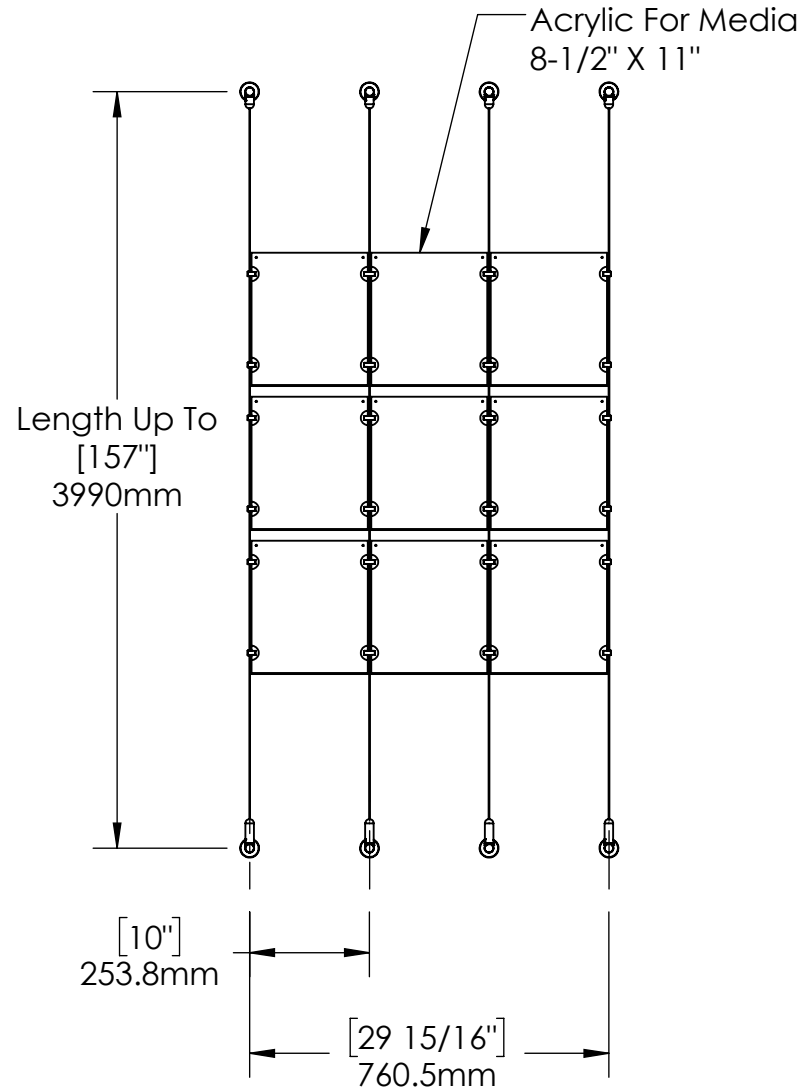

B

A

2

1

Height Adjustable
Acrylic and Panel Grippers

B

A

2

1

Mbs Standoffs
5046 W Linebaugh Ave
Tampa, FL 33624 USA
(813) 938-6025

ASSEMBLY NO.

ACG1908-8511-A3X3

SCALE: 1:16

SHEET 1 OF 1