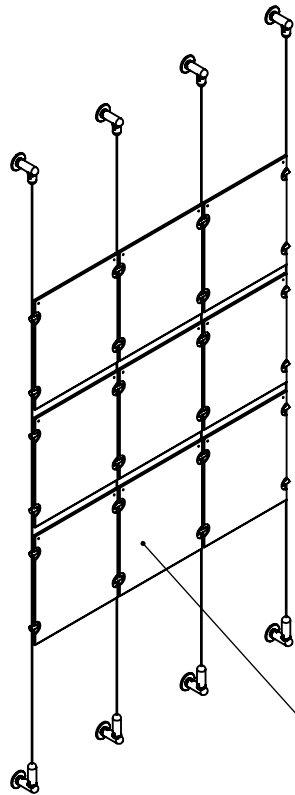

B

A

2

1

Height Adjustable
Acrylic and Panel Grippers

B

A

2

1

Mbs Standoffs
5046 W Linebaugh Ave
Tampa, FL 33624 USA
(813) 938-6025

ASSEMBLY NO.

ACG1908-8511-A3X3

SCALE: 1:16

SHEET 1 OF 1