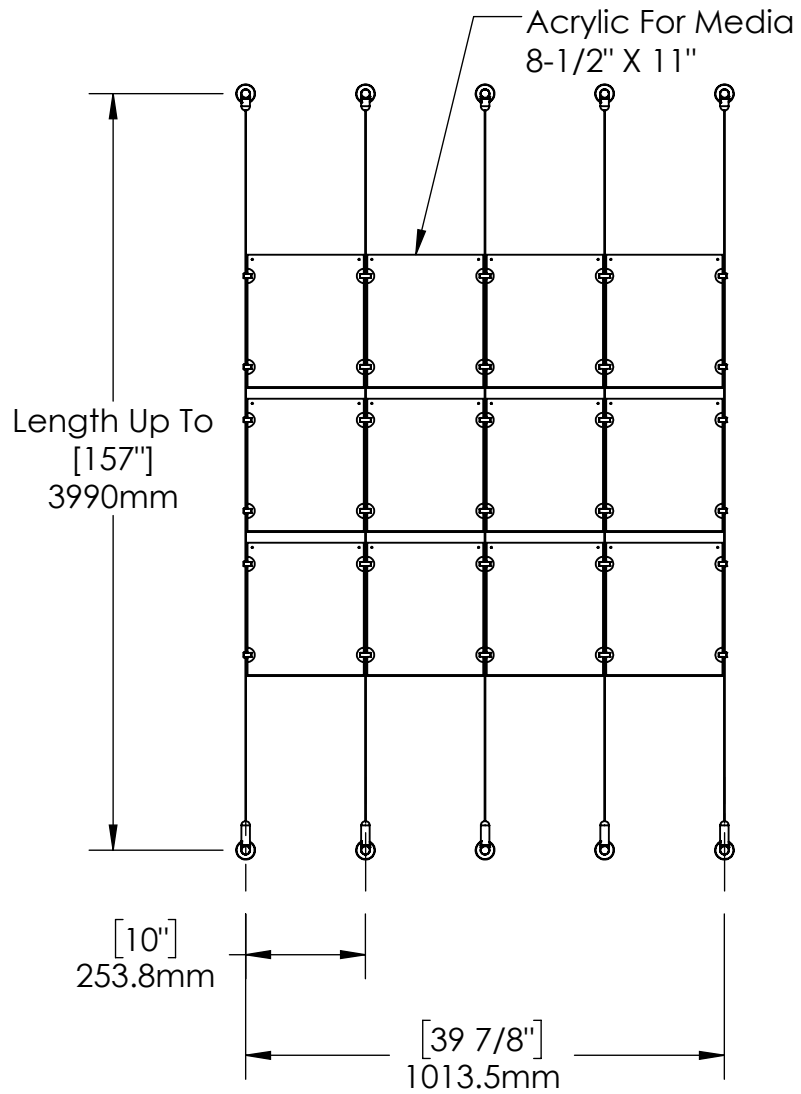

2

1

B

B

Height Adjustable
Acrylic and Panel Grippers

A

A

2

1

Mbs Standoffs
5046 W Linebaugh Ave
Tampa, FL 33624 USA
(813) 938-6025

ASSEMBLY NO.

ACG1908-8511-A4X3

SCALE: 1:16

SHEET 1 OF 1