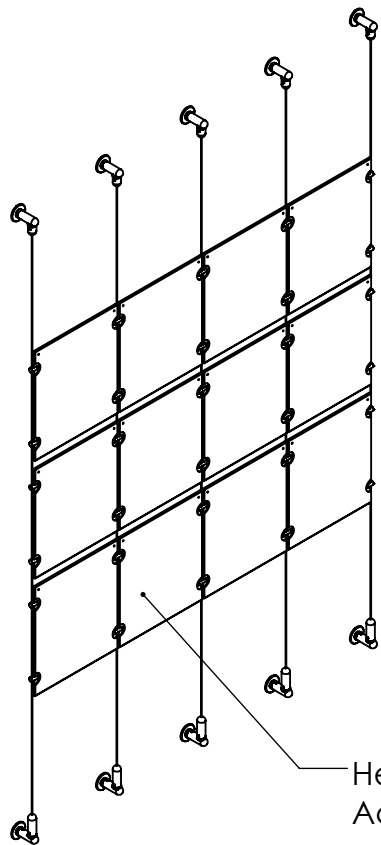

2

1

B

B

Height Adjustable
Acrylic and Panel Grippers

A

A

2

1

Mbs Standoffs
5046 W Linebaugh Ave
Tampa, FL 33624 USA
(813) 938-6025

ASSEMBLY NO.

ACG1908-8511-A4X3

SCALE: 1:16

SHEET 1 OF 1