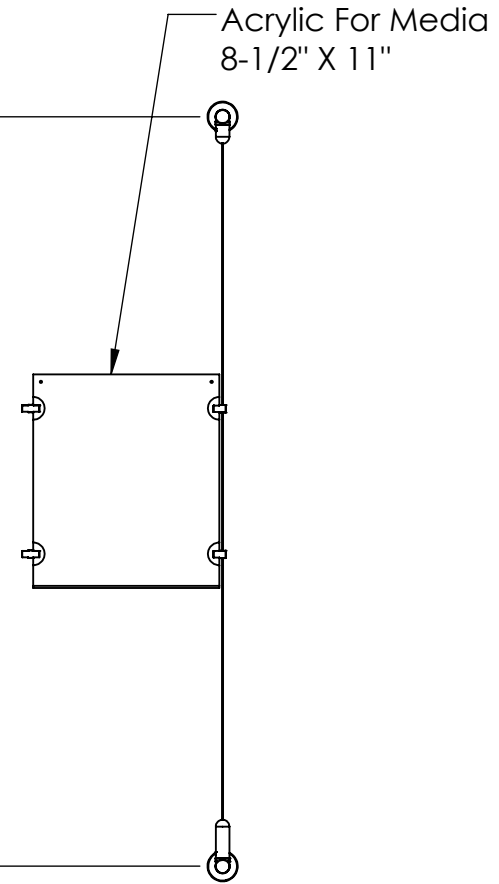

2

1

B

B

Length Up To
[157"]
3990mm

A

A

2

1

Mbs Standoffs
5046 W Linebaugh Ave
Tampa, FL 33624 USA
(813) 938-6025

ASSEMBLY NO.

ACG1908-8511-E3X1

SCALE: 1:10

SHEET 1 OF 1