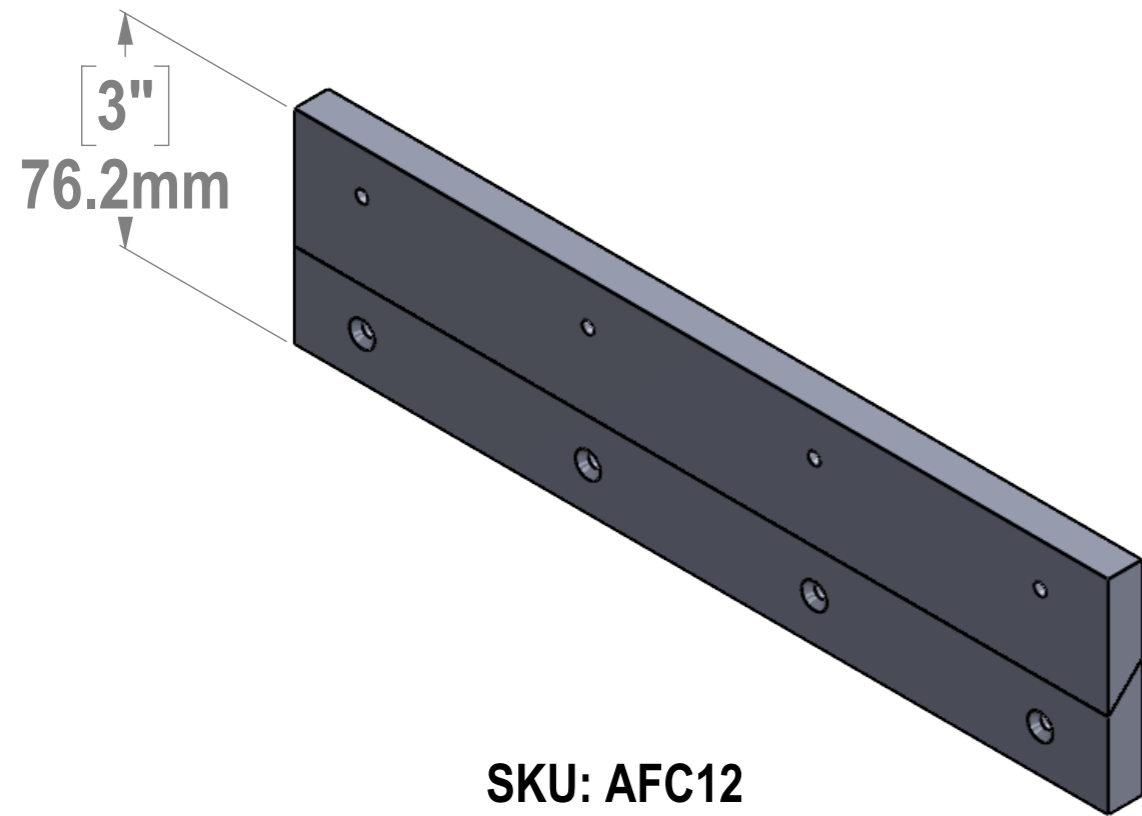

SKU: AFC12

SKU: AFCS6

- Each Set Included:**
 2x AFC12
 4x AFCS6
 8x Zinc Philips Screw #8 X 1-1/2"
 8x Plastic Anchor

Title : AFC12			Scale : 2:1	Mbs R&D	
			Sizes : Letter Landscape	Customer:	
	Mbs Standoffs 5046 W Linebaugh Ave Tampa, FL 33624 USA 1 (813) 938-6025	Material: Clear Cast Acrylic	Finish: Polished	Qty :	Rep :
		N°programme laser	N°prog. Mécanum.	N° Plan :	

SKU: AFC12

SKU: AFCS6

Each Set Included:
2x AFC12
4x AFCS6
8x Zinc Philips Screw #8 x 1-1/2"
8x Plastic Anchor

Title : AFC12			Scale : 2:1	Mbs R&D	
			Sizes : Letter Landscape	Customer:	
	Mbs Standoffs 5046 W Linebaugh Ave Tampa, FL 33624 USA 1 (813) 938-6025	Material: Clear Cast Acrylic	Finish: Polished	Qty :	Rep :
		N°programme laser	N°prog. Mécanum.	N° Plan :	