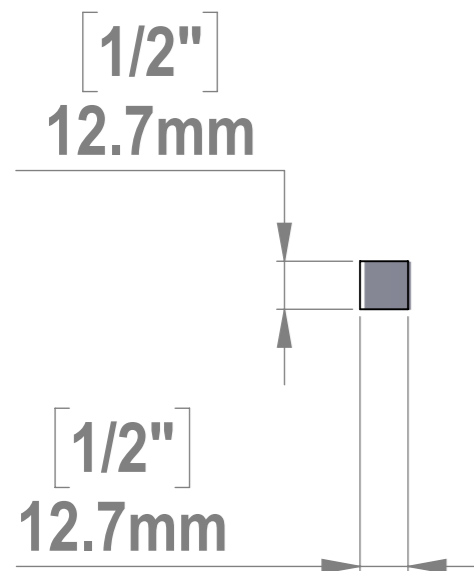

SKU: AFC12

SKU: AFCS6

- Each Set Included:**
 2x AFC12
 4x AFCS6
 8x Zinc Philips Screw #8 X 1-1/2"
 8x Plastic Anchor

Title : AFC12			Scale : 2:1	Mbs R&D	
			Sizes : Letter Landscape	Customer:	
	Mbs Standoffs 5046 W Linebaugh Ave Tampa, FL 33624 USA 1 (813) 938-6025	Material: Clear Cast Acrylic	Finish: Polished	Qty :	Rep :
		N°programme laser	N°prog. Mécanum.	N° Plan :	

SKU: AFC12

SKU: AFCS6

Each Set Included:
2x AFC12
4x AFCS6
8x Zinc Philips Screw #8 x 1-1/2"
8x Plastic Anchor

Title : AFC12			Scale : 2:1	Mbs R&D	
			Sizes : Letter Landscape	Customer:	
	Mbs Standoffs 5046 W Linebaugh Ave Tampa, FL 33624 USA 1 (813) 938-6025	Material: Clear Cast Acrylic	Finish: Polished	Qty :	Rep :
		N°programme laser	N°prog. Mécanum.	N° Plan :	