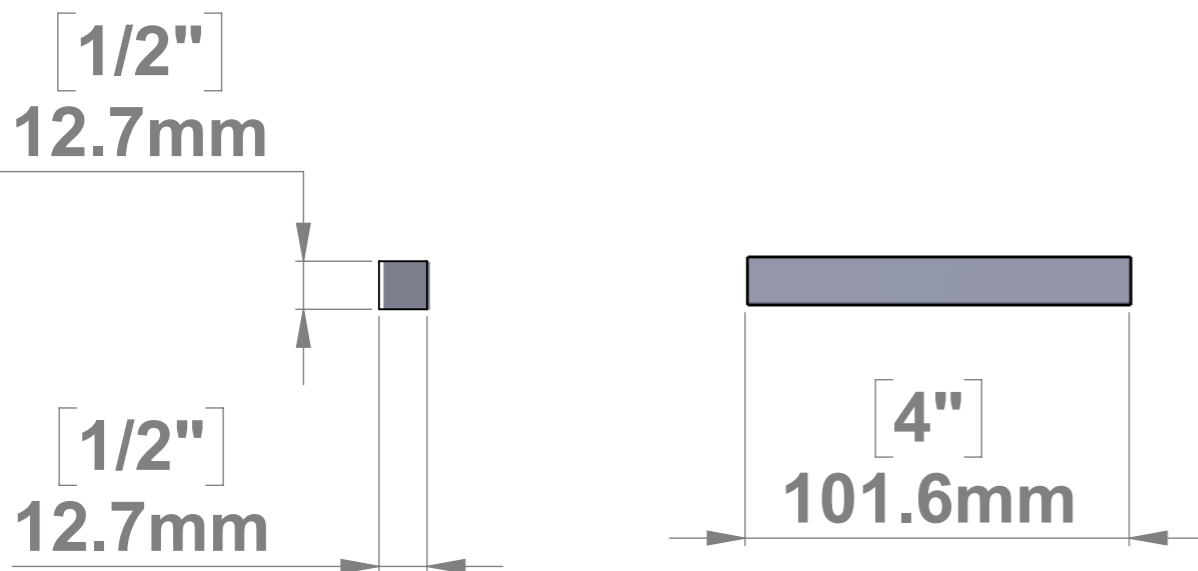

SECTION A-A

SKU: AFC2

Each Set Included:

2x AFC2

2x AFCS4

4x Zinc Philips Screw 4mm x 40mm

4x Plastic Anchor

SKU: AFCS4

Title : AFC2			Scale : 2:1	Mbs R&D	
			Sizes : Letter Landscape	Customer:	
	Mbs Standoffs 5046 W Linebaugh Ave Tampa, FL 33624 USA 1 (813) 938-6025	Material: Clear Cast Acrylic	Finish: Polished	Qty :	Rep :
		N°programme laser	N°prog. Mécanum.	N° Plan :	