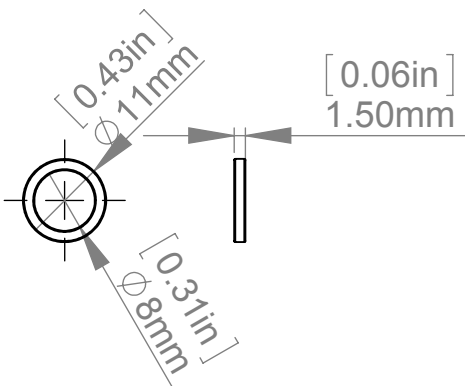

Nylon Washer

Item	Qty.	Description
1	1	AL12-70 Body (12x65)
2	1	AL12 Head
3	2	AL12 Washer
4	1	M8x10mm Screw

Title : <b>AL12-70</b>		Scale : 1:1		Mbs R&D	
		Sizes : Letter Landscape		Customer:	
Material:		Finish		Qty :	Rep :
N°programme laser		N°prog. Mécanum.		N° Plan : SBL12-70	