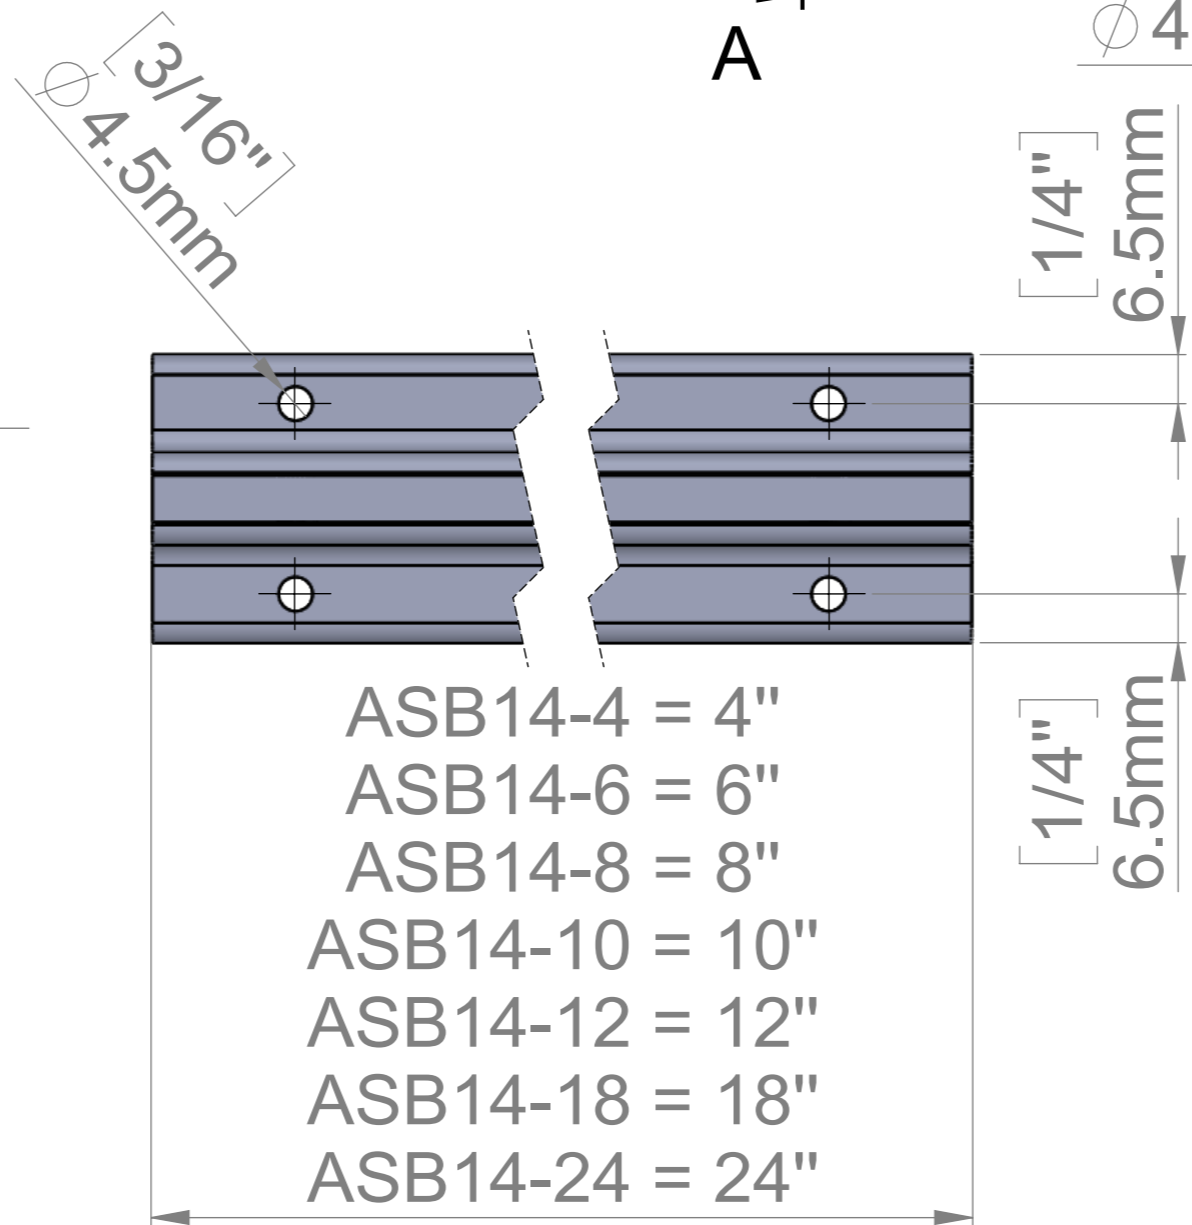

DETAIL O  
SCALE 5 : 1

- ASB14-4 = 4"
- ASB14-6 = 6"
- ASB14-8 = 8"
- ASB14-10 = 10"
- ASB14-12 = 12"
- ASB14-18 = 18"
- ASB14-24 = 24"

2 X M6x10mm set screw need to be install in the profile  
 2 X M6x4mm Set in clear bag (As Extra)  
 All Profile in Sealed clear sleeve with label

Title : ASB14-**			Scale : 1.5:1	Mbs R&D	
			Sizes : Letter Landscape	Customer:	
	Mbs Standoffs 6420 Benjamin Rd Tampa, FL 33634 USA 813-938-6025	Material:	Finish	Qty :	Rep :
		N°programme laser	N°prog. Mécanum.	N° Plan : HRG3910	