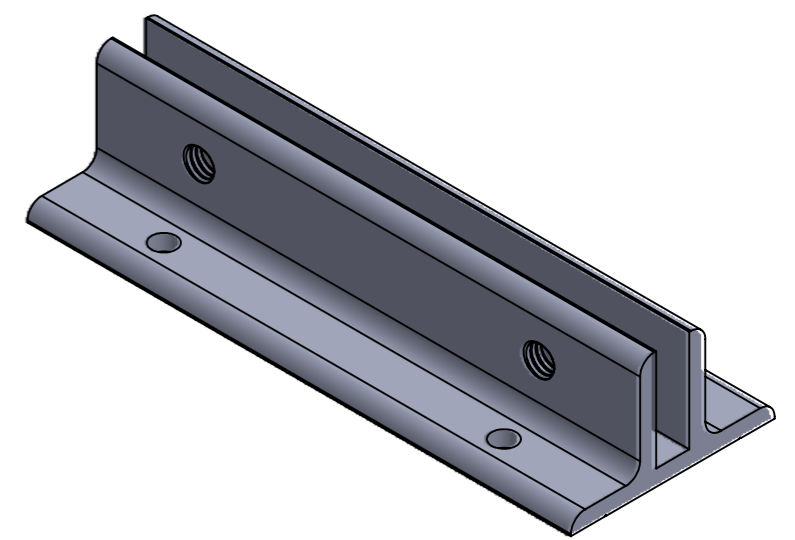

DETAIL O  
SCALE 5 : 1

- ASB14-4 = 4"
- ASB14-6 = 6"
- ASB14-8 = 8"
- ASB14-10 = 10"
- ASB14-12 = 12"
- ASB14-18 = 18"
- ASB14-24 = 24"

2 X M6x10mm set screw need to be install in the profile  
 2 X M6x4mm Set in clear bag (As Extra)  
 All Profile in Sealed clear sleeve with label

Title : ASB14-**			Scale : 1.5:1	Mbs R&D	
			Sizes : Letter Landscape	Customer:	
	Mbs Standoffs 6420 Benjamin Rd Tampa, FL 33634 USA 813-938-6025	Material:	Finish	Qty :	Rep :
		N°programme laser	N°prog. Mécanum.	N° Plan : HRG3910	