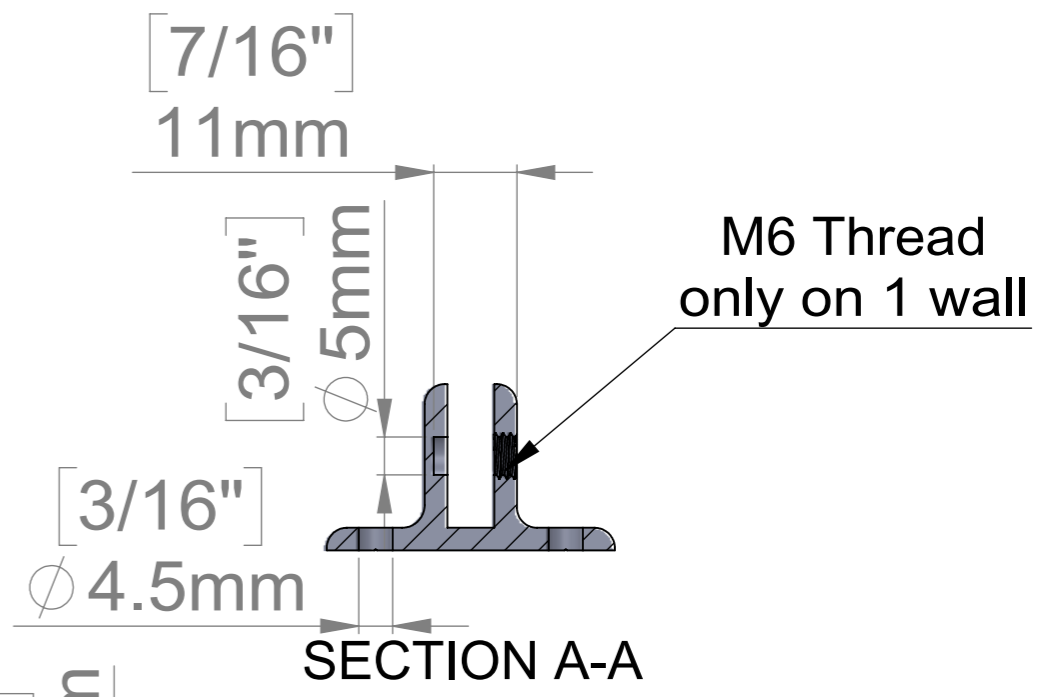

DETAIL O  
SCALE 5 : 1

- ASB14-4 = 4"
- ASB14-6 = 6"
- ASB14-8 = 8"
- ASB14-10 = 10"
- ASB14-12 = 12"
- ASB14-18 = 18"
- ASB14-24 = 24"

2 X M6x10mm set screw need to be install in the profile  
 2 X M6x4mm Set in clear bag (As Extra)  
 All Profile in Sealed clear sleeve with label

Title : ASB14-**			Scale : 1.5:1	Mbs R&D	
			Sizes : Letter Landscape	Customer:	
	Mbs Standoffs 6420 Benjamin Rd Tampa, FL 33634 USA 813-938-6025	Material:	Finish	Qty :	Rep :
		N°programme laser	N°prog. Mécanum.	N° Plan : HRG3910	