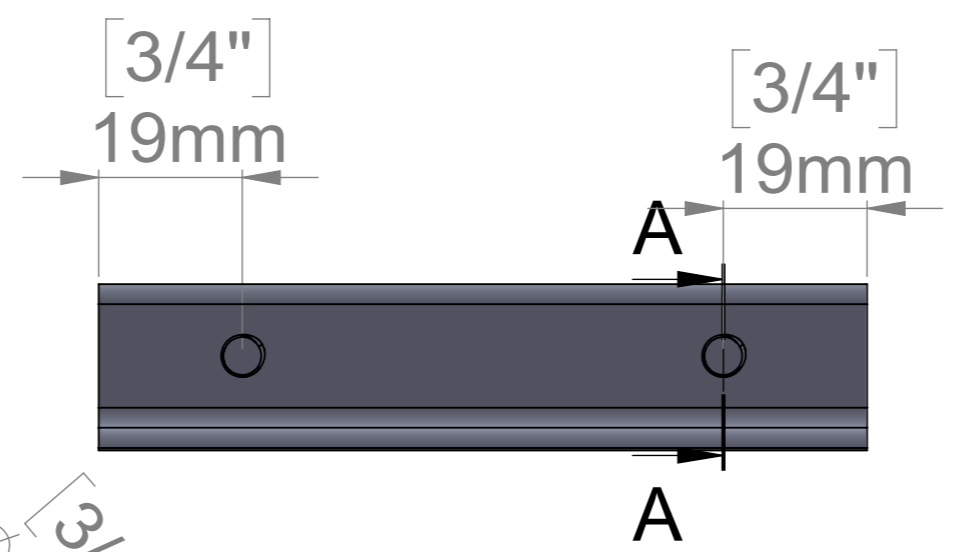

DETAIL O  
SCALE 5 : 1

- ASB14-4 = 4"
- ASB14-6 = 6"
- ASB14-8 = 8"
- ASB14-10 = 10"
- ASB14-12 = 12"
- ASB14-18 = 18"
- ASB14-24 = 24"

2 X M6x10mm set screw need to be install in the profile  
 2 X M6x4mm Set in clear bag (As Extra)  
 All Profile in Sealed clear sleeve with label

Title : ASB14-**			Scale : 1.5:1	Mbs R&D	
			Sizes : Letter Landscape	Customer:	
	Mbs Standoffs 6420 Benjamin Rd Tampa, FL 33634 USA 813-938-6025	Material:	Finish	Qty :	Rep :
		N°programme laser	N°prog. Mécanum.	N° Plan : HRG3910	