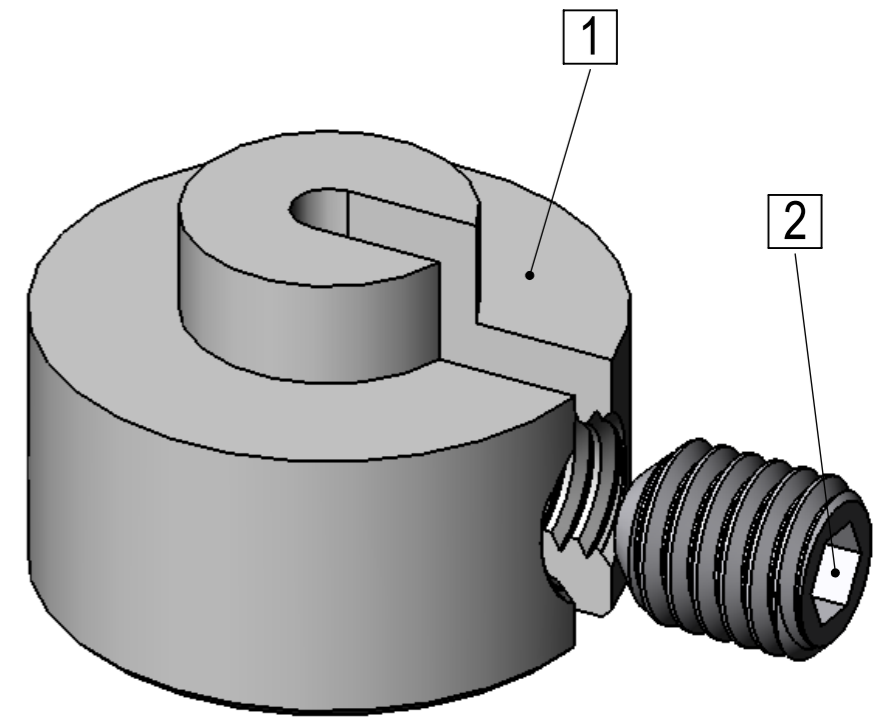

[1/16"]  
R1.1mm

M5x6 f

[3/16"]  
4mm

[7/16"]  
11mm

ITEM NO.	PART NUMBER	DESCRIPTION	QTY.
1	CA1650A		1
2	M5x6 f		1

Title : CA1650			Scale : 5:1	Mbs R&D	
 Htm-Mbs 6420 Benjamin Rd Tampa, FL 33634 T:1-813-938-6025			Sizes : Letter Landscape	Customer:	
Material:		Finish	Qty :	Rep :	
N°programme laser		N°prog. Mécanum.	N° Plan : CA1650		