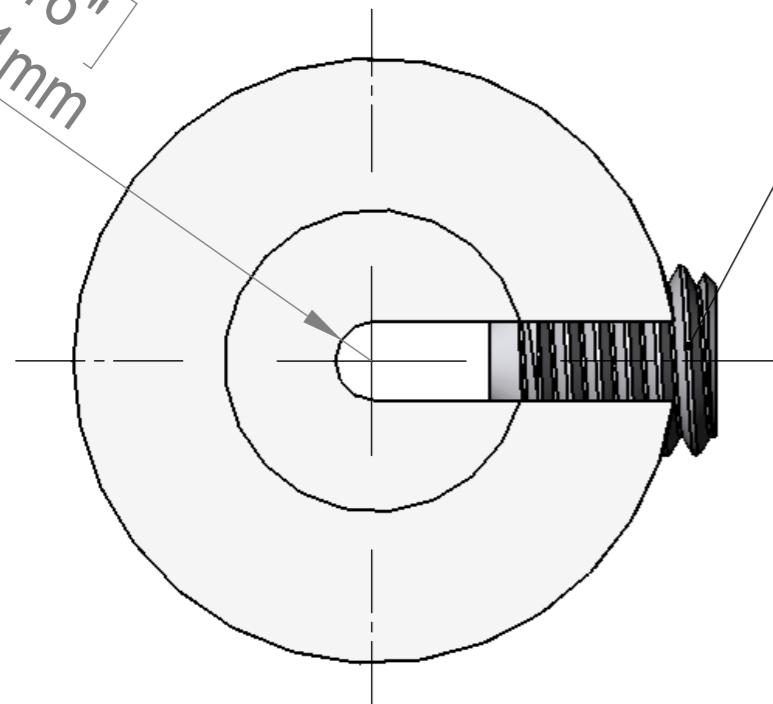

[1/16"]  
R1.1mm

M5x6 f

[3/16"]  
4mm

[7/16"]  
11mm

ITEM NO.	PART NUMBER	DESCRIPTION	QTY.
1	CA1650A		1
2	M5x6 f		1

Title : CA1650			Scale : 5:1	Mbs R&D	
 Htm-Mbs 6420 Benjamin Rd Tampa, FL 33634 T:1-813-938-6025			Sizes : Letter Landscape	Customer:	
Material:		Finish	Qty :	Rep :	
N°programme laser		N°prog. Mécanum.	N° Plan : CA1650		