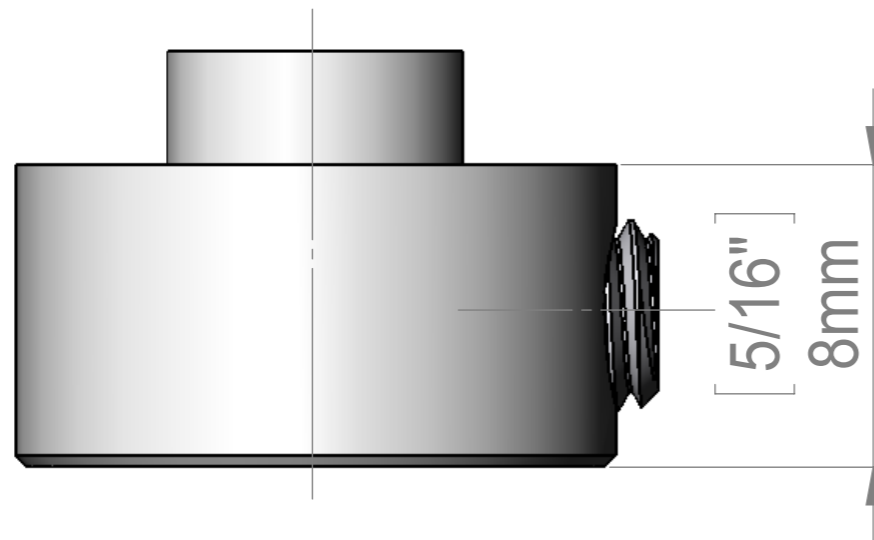

[1/16"]  
R1.1mm

M5x6 f

[3/16"]  
4mm

[7/16"]  
11mm

ITEM NO.	PART NUMBER	DESCRIPTION	QTY.
1	CA1650A		1
2	M5x6 f		1

Title : CA1650			Scale : 5:1	Mbs R&D	
 Htm-Mbs 6420 Benjamin Rd Tampa, FL 33634 T:1-813-938-6025			Sizes : Letter Landscape	Customer:	
Material:		Finish	Qty :	Rep :	
N°programme laser		N°prog. Mécanum.	N° Plan : CA1650		