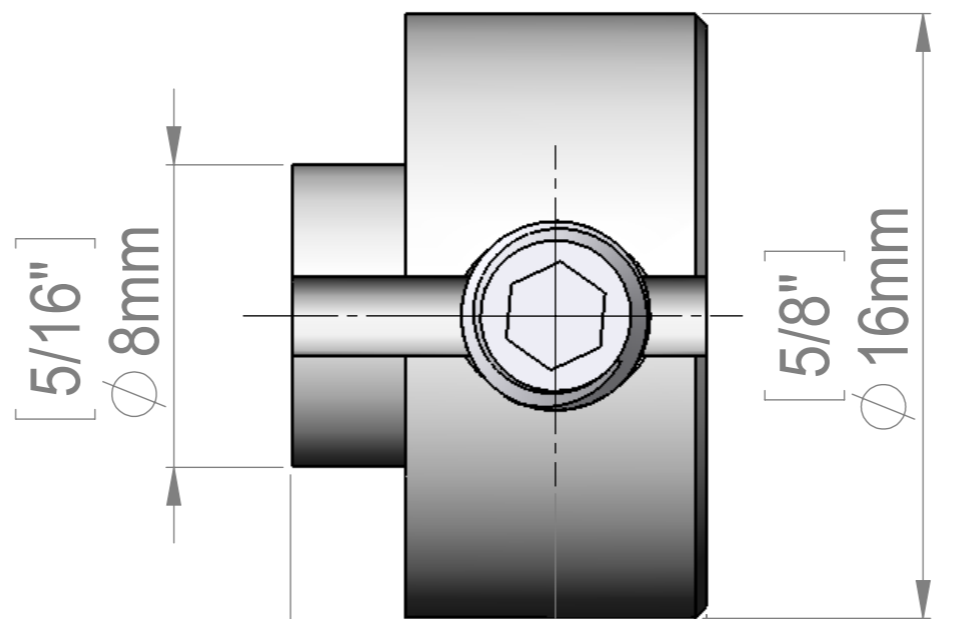

[1/16"]  
R1.1mm

M5x6 f

[3/16"]  
4mm

[7/16"]  
11mm

ITEM NO.	PART NUMBER	DESCRIPTION	QTY.
1	CA1650A		1
2	M5x6 f		1

Title : CA1650			Scale : 5:1	Mbs R&D	
 Htm-Mbs 6420 Benjamin Rd Tampa, FL 33634 T:1-813-938-6025			Sizes : Letter Landscape	Customer:	
Material:		Finish	Qty :	Rep :	
N°programme laser		N°prog. Mécanum.	N° Plan : CA1650		