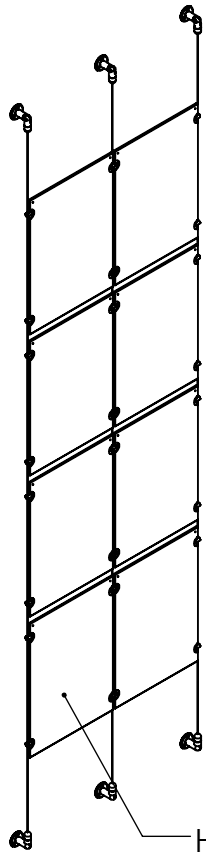

2

1

B

B

Height Adjustable
Acrylic and Panel Grippers

Length Up To
[157"]
3990mm

Acrylic For Media
11" X 17"

[12 1/2"]
317.1mm

[25 1/16"]
636.3mm

A

A

2

1

Mbs Standoffs
5046 W Linebaugh Ave
Tampa, FL 33624 USA
(813) 938-6025

ASSEMBLY NO.

CS15A-1117-A2X4

SCALE: 1:20

SHEET 1 OF 1