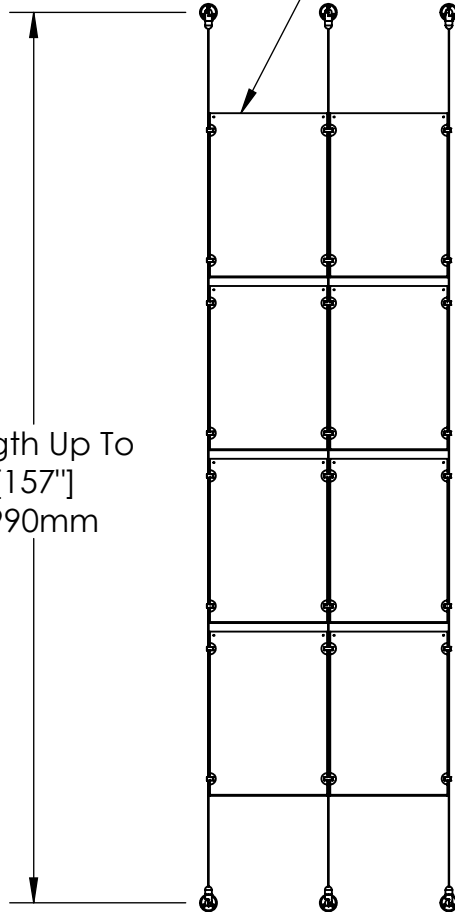

2

1

B

B

Height Adjustable
Acrylic and Panel Grippers

Length Up To
[157"]
3990mm

Acrylic For Media
11" X 17"

[12 1/2"]
317.1mm

[25 1/16"]
636.3mm

A

A

2

1

Mbs Standoffs
5046 W Linebaugh Ave
Tampa, FL 33624 USA
(813) 938-6025

ASSEMBLY NO.

CS15A-1117-A2X4

SCALE: 1:20

SHEET 1 OF 1