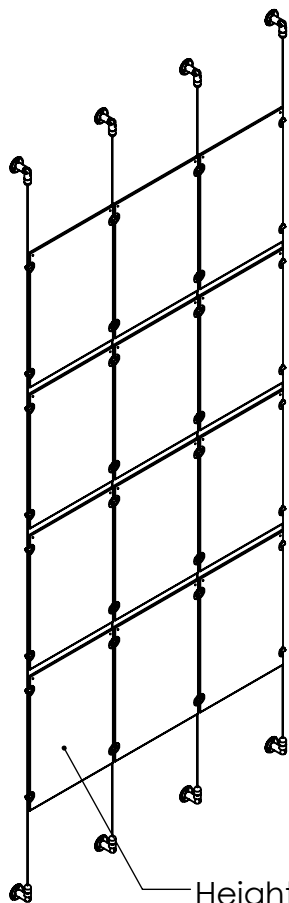

2

1

B

B

Height Adjustable
Acrylic and Panel Grippers

Length Up To
[157"]
3990mm

[12 1/2"]
317.1mm

[37 9/16"]
954.5mm

Acrylic For Media
11" X 17"

A

A

2

1

Mbs Standoffs
5046 W Linebaugh Ave
Tampa, FL 33624 USA
(813) 938-6025

ASSEMBLY NO.

CS15A-1117-A3X4

SCALE: 1:20

SHEET 1 OF 1