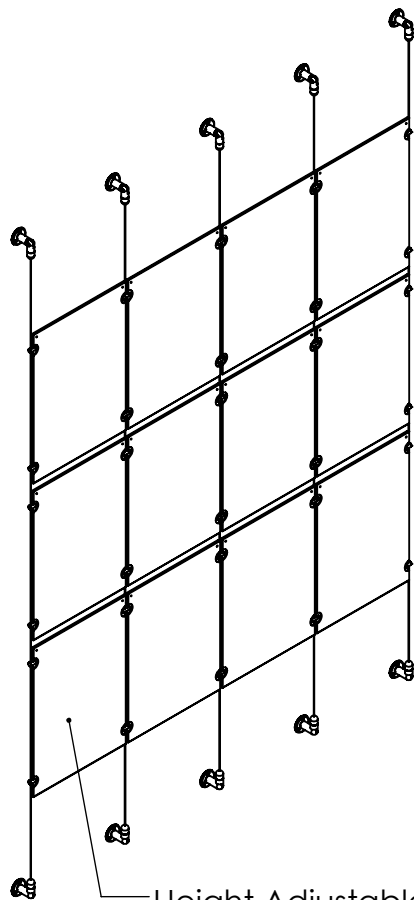

2

1

B

B

Height Adjustable
Acrylic and Panel Grippers

Length Up To
[157"]
3990mm

[12 1/2"]
317.1mm

Acrylic For Media
11" X 17"

[50 1/8"]
1272.8mm

A

A

Mbs Standoffs
5046 W Linebaugh Ave
Tampa, FL 33624 USA
(813) 938-6025

ASSEMBLY NO.

CS15A-1117-A4X3

SCALE: 1:18

SHEET 1 OF 1