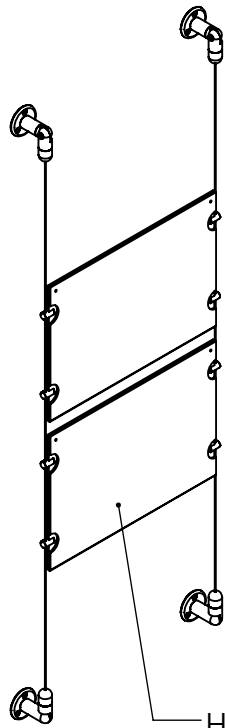

2

1

Height Adjustable  
Acrylic and Panel Grippers

Length Up To  
[157"]  
3990mm

[12 1/2"]  
318.0mm

Acrylic For Media  
11" X 8-1/2"

B

B

A

A

2

1

**Mbs Standoffs**  
5046 W Linebaugh Ave  
Tampa, FL 33624 USA  
(813) 938-6025

ASSEMBLY NO.

**CS15A-1185-1X2**

SCALE: 1:10