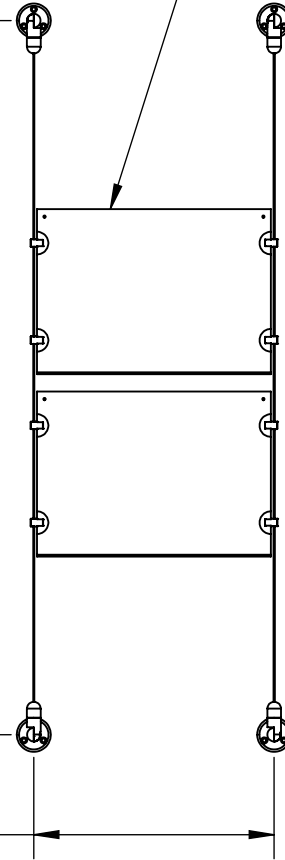

2

1

Height Adjustable  
Acrylic and Panel Grippers

Length Up To  
[157"]  
3990mm

[12 1/2"]  
318.0mm

Acrylic For Media  
11" X 8-1/2"

B

B

A

A

2

1

**Mbs Standoffs**  
5046 W Linebaugh Ave  
Tampa, FL 33624 USA  
(813) 938-6025

ASSEMBLY NO.

**CS15A-1185-1X2**

SCALE: 1:10