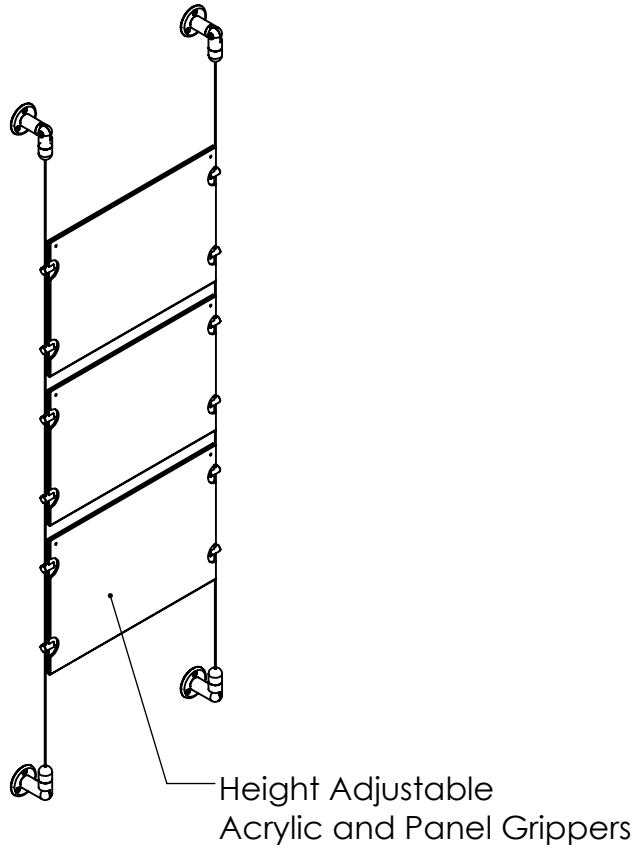

2

1

B

B

Length Up To
[157"]
3990mm

[12 1/2"]
318.0mm

Acrylic For Media
11" X 8-1/2"

A

A

2

1

Mbs Standoffs
5046 W Linebaugh Ave
Tampa, FL 33624 USA
(813) 938-6025

ASSEMBLY NO.

CS15A-1185-1X3

SCALE: 1:10

SHEET 1 OF 1