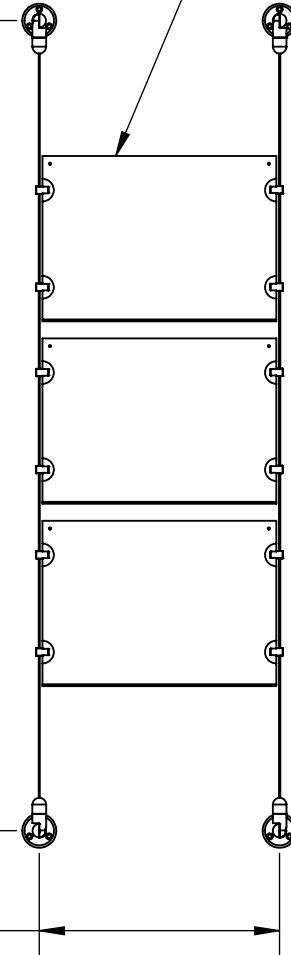

2

1

B

B

Length Up To
[157"]
3990mm

[12 1/2"]
318.0mm

Acrylic For Media
11" X 8-1/2"

A

A

2

1

Mbs Standoffs
5046 W Linebaugh Ave
Tampa, FL 33624 USA
(813) 938-6025

ASSEMBLY NO.

CS15A-1185-1X3

SCALE: 1:10

SHEET 1 OF 1