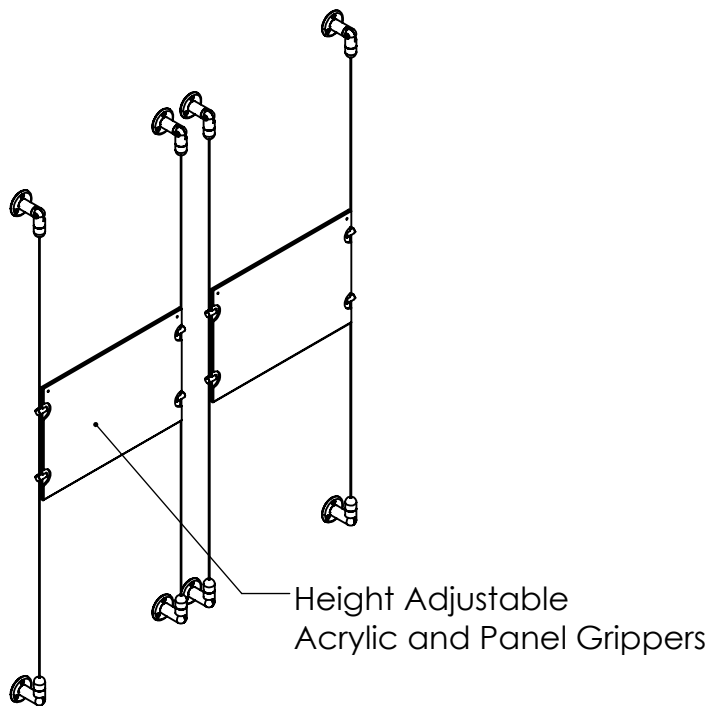

2

1

B

B

Recommended Spacing [2"] 50mm

Acrylic For Media 11" X 8-1/2"

Length Up To [157"] 3990mm

[12 1/2"] 318.0mm