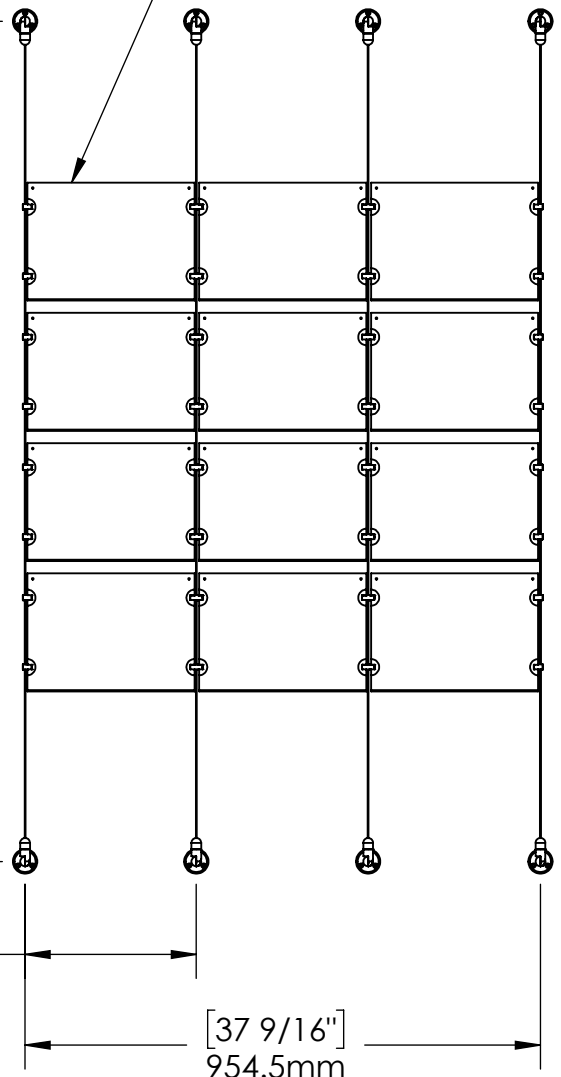

2

1

B

B

Height Adjustable
Acrylic and Panel Grippers

Length Up To
[157"]
3990mm

[12 1/2"]
317.1mm

[37 9/16"]
954.5mm

Acrylic For Media
11" X 8-1/2"

A

A

2

1

Mbs Standoffs
5046 W Linebaugh Ave
Tampa, FL 33624 USA
(813) 938-6025

ASSEMBLY NO.	
CS15A-1185-A3X4	
SCALE: 1:14	SHEET 1 OF 1