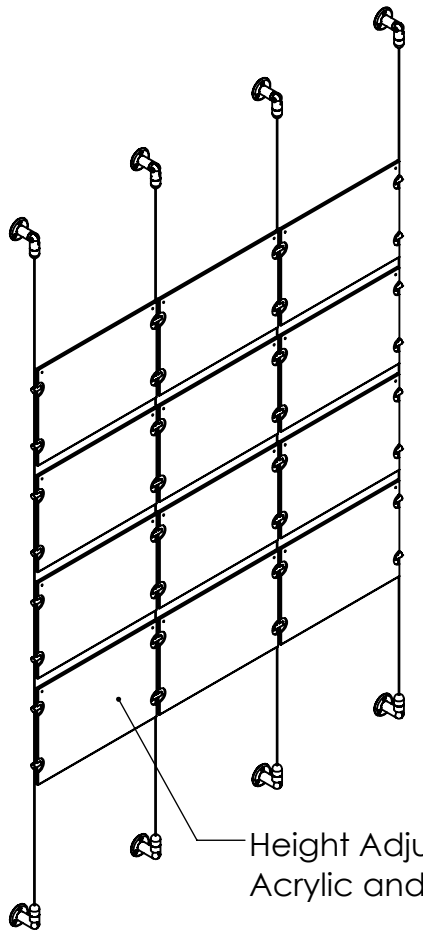

2

1

B

B

Height Adjustable
Acrylic and Panel Grippers

Length Up To
[157"]
3990mm

[12 1/2"]
317.1mm

[37 9/16"]
954.5mm

Acrylic For Media
11" X 8-1/2"

A

A

2

1

Mbs Standoffs
5046 W Linebaugh Ave
Tampa, FL 33624 USA
(813) 938-6025

ASSEMBLY NO.	
CS15A-1185-A3X4	
SCALE: 1:14	SHEET 1 OF 1