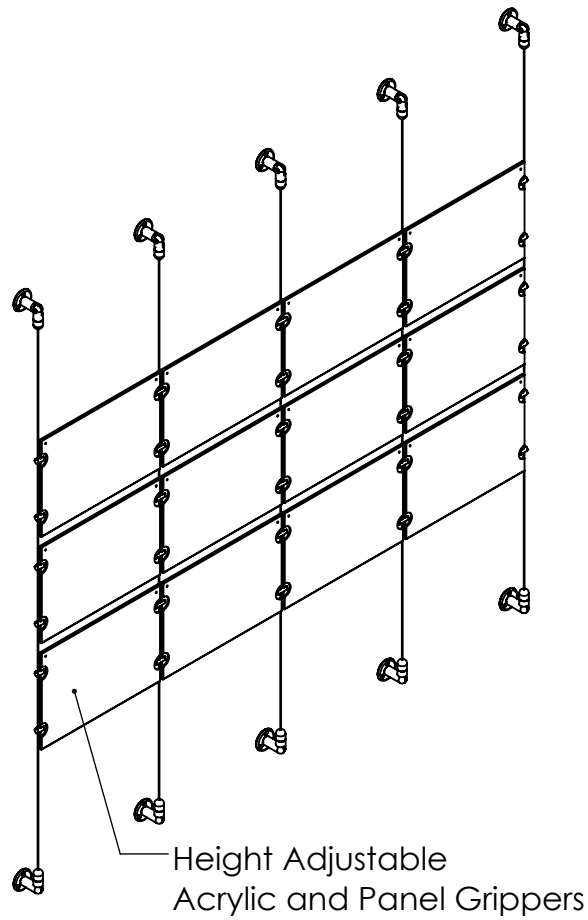

2

1

B

B

Length Up To
[157"]
3990mm

[12 1/2"]
317.1mm

Acrylic For Media
11" X 8-1/2"

A

A

2

1

Mbs Standoffs
5046 W Linebaugh Ave
Tampa, FL 33624 USA
(813) 938-6025

ASSEMBLY NO.

CS15A-1185-A4X3

SCALE: 1:14

SHEET 1 OF 1