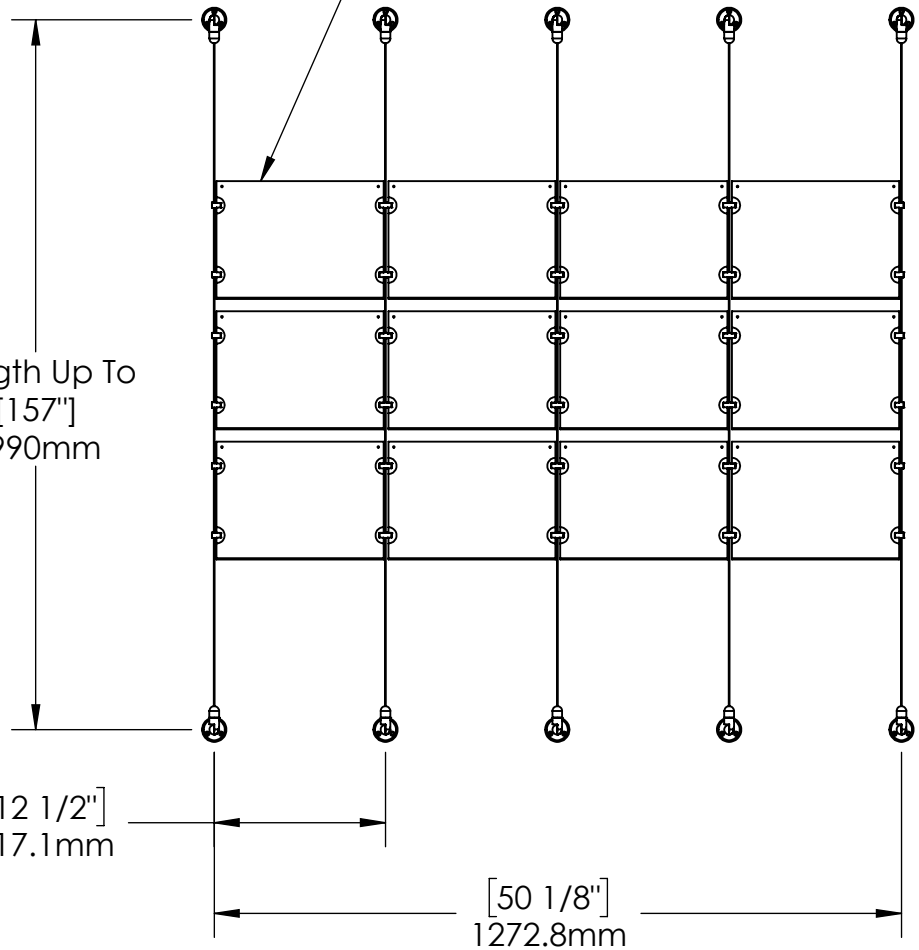

2

1

B

B

Length Up To
[157"]
3990mm

[12 1/2"]
317.1mm

Acrylic For Media
11" X 8-1/2"

A

A

2

1

Mbs Standoffs
5046 W Linebaugh Ave
Tampa, FL 33624 USA
(813) 938-6025

ASSEMBLY NO.

CS15A-1185-A4X3

SCALE: 1:14

SHEET 1 OF 1