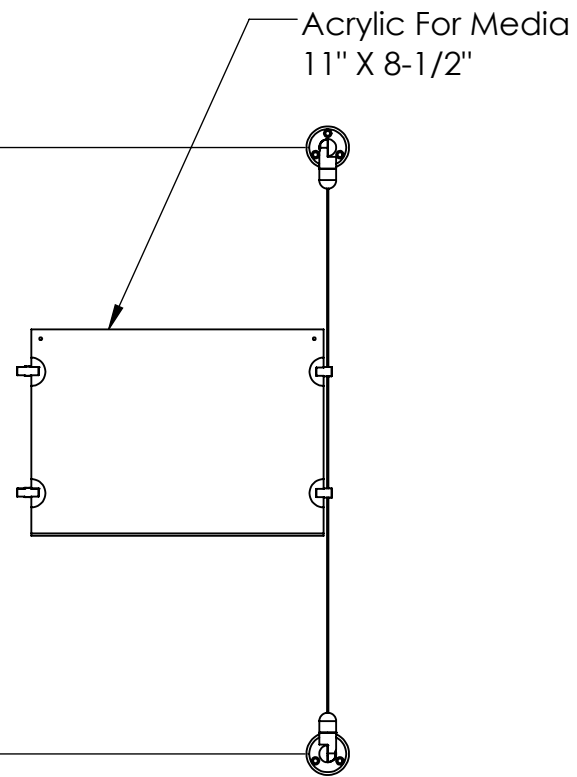

2

1

B

B

Height Adjustable
Acrylic and Panel Grippers

Length Up To
[157"]
3990mm

Acrylic For Media
11" X 8-1/2"

A

A

2

1

Mbs Standoffs
5046 W Linebaugh Ave
Tampa, FL 33624 USA
(813) 938-6025

ASSEMBLY NO.

CS15A-1185-E3X1

SCALE: 1:8

SHEET 1 OF 1