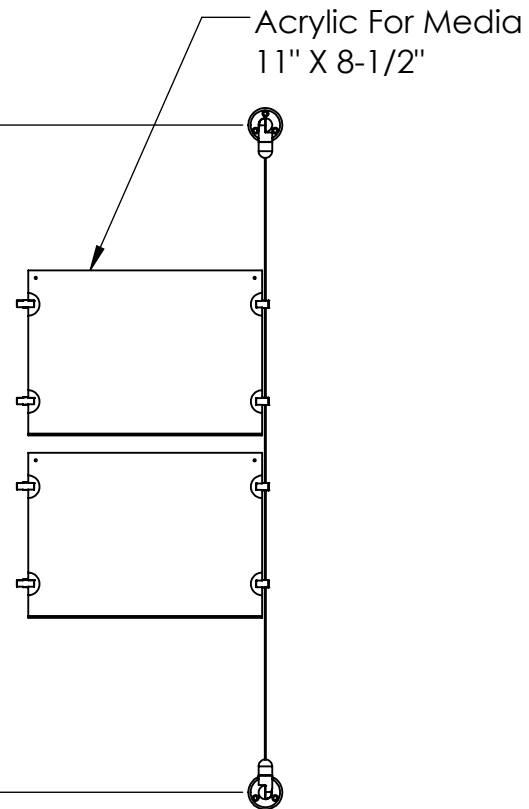

2

1

B

B

Height Adjustable
Acrylic and Panel Grippers

Length Up To
[157"]
3990mm

Acrylic For Media
11" X 8-1/2"

A

A

2

1

Mbs Standoffs
5046 W Linebaugh Ave
Tampa, FL 33624 USA
(813) 938-6025

ASSEMBLY NO.

CS15A-1185-E3X2

SCALE: 1:10

SHEET 1 OF 1