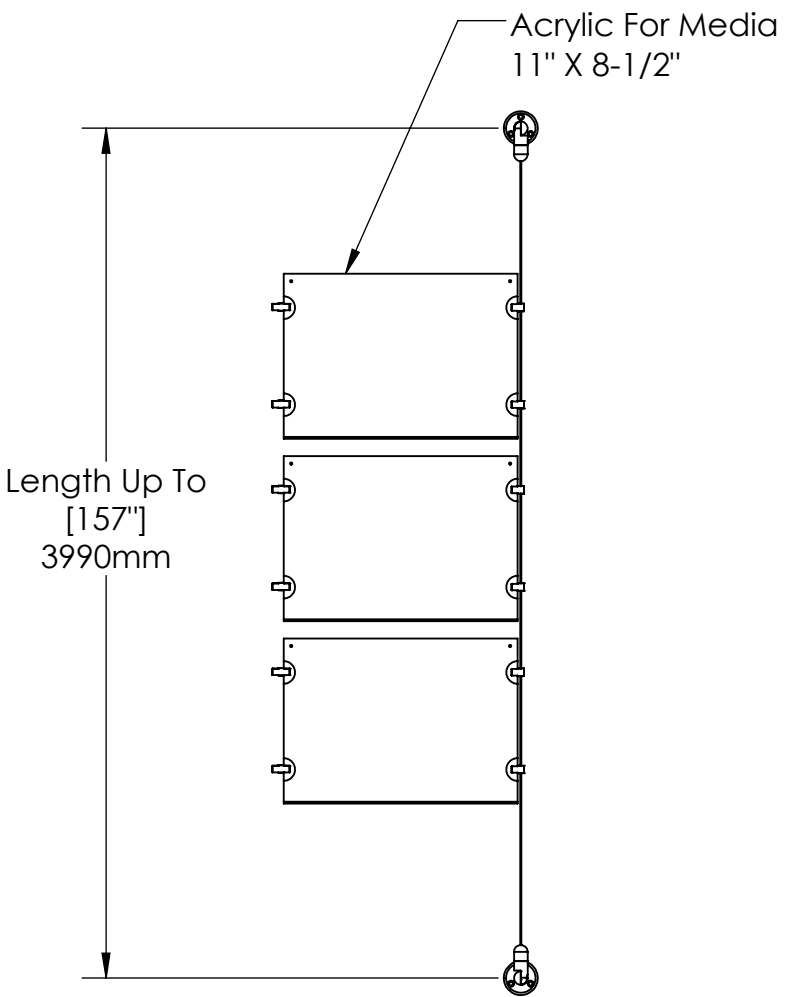

2

1

B

B

A

A

Mbs Standoffs
 5046 W Linebaugh Ave
 Tampa, FL 33624 USA
 (813) 938-6025

ASSEMBLY NO.	
CS15A-1185-E3X3	
SCALE: 1:10	SHEET 1 OF 1

2

1