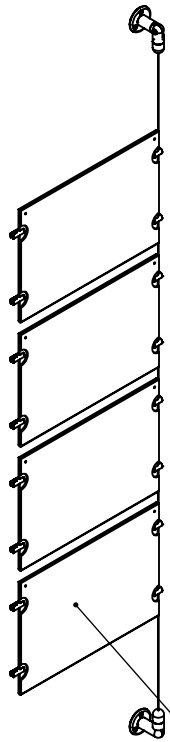

2

1

B

B

Height Adjustable
Acrylic and Panel Grippers

Length Up To
[157"]
3990mm

Acrylic For Media
11" X 8-1/2"

A

A

2

1

Mbs Standoffs
5046 W Linebaugh Ave
Tampa, FL 33624 USA
(813) 938-6025

ASSEMBLY NO.

CS15A-1185-E3X4

SCALE: 1:12

SHEET 1 OF 1