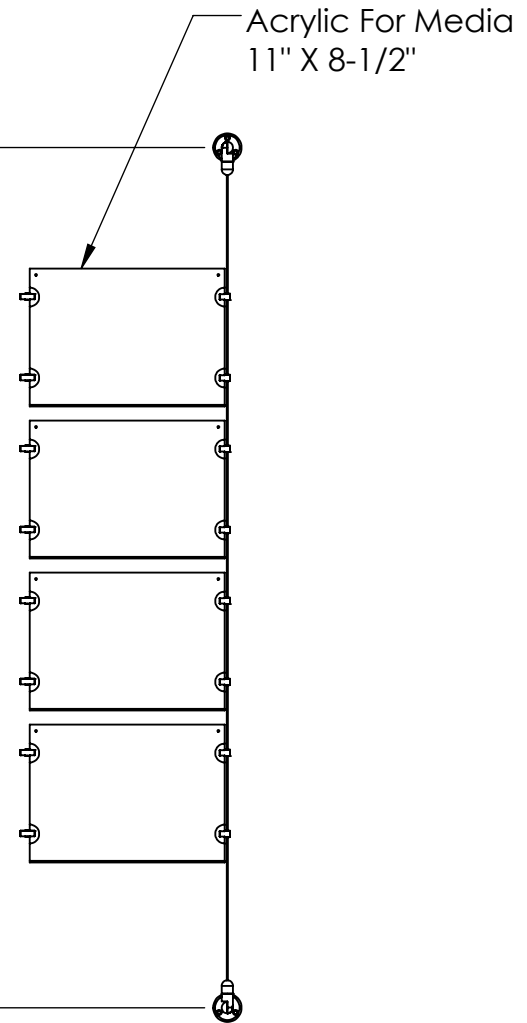

2

1

B

B

Height Adjustable
Acrylic and Panel Grippers

Length Up To
[157"]
3990mm

Acrylic For Media
11" X 8-1/2"

A

A

2

1

Mbs Standoffs
5046 W Linebaugh Ave
Tampa, FL 33624 USA
(813) 938-6025

ASSEMBLY NO.

CS15A-1185-E3X4

SCALE: 1:12

SHEET 1 OF 1