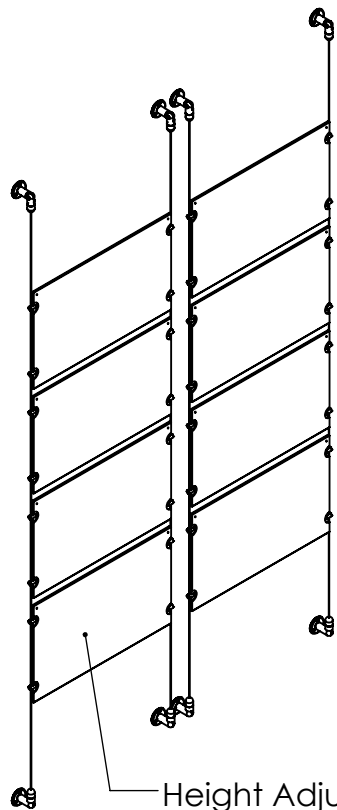

2

1

B

B

Recommended Spacing [2"] 50mm

Acrylic For Media 17" X 11"

Length Up To [157"] 3990mm

[18 1/2"] 470.4mm

A

A

2

1

Mbs Standoffs
 5046 W Linebaugh Ave
 Tampa, FL 33624 USA
 (813) 938-6025

ASSEMBLY NO.

CS15A-1711-2X4

SCALE: 1:18