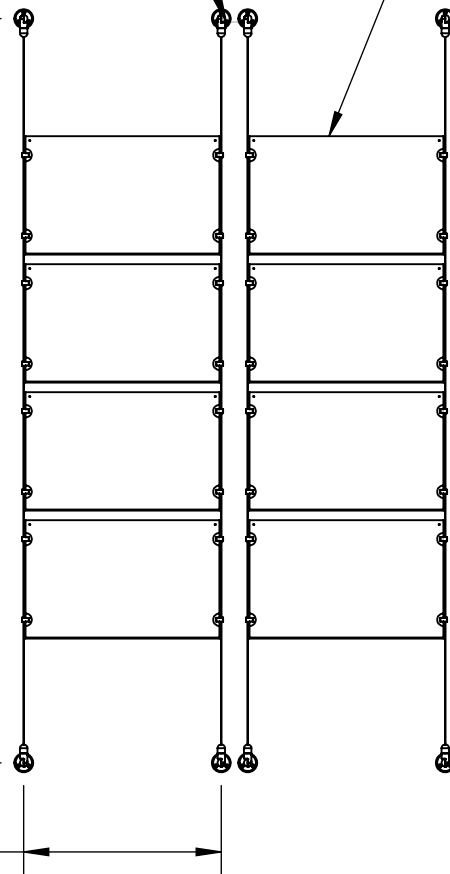

2

1

B

B

Recommended Spacing [2"] 50mm

Acrylic For Media 17" X 11"

Length Up To [157"] 3990mm

[18 1/2"] 470.4mm

A

A

2

1

Mbs Standoffs
 5046 W Linebaugh Ave
 Tampa, FL 33624 USA
 (813) 938-6025

ASSEMBLY NO.

CS15A-1711-2X4

SCALE: 1:18